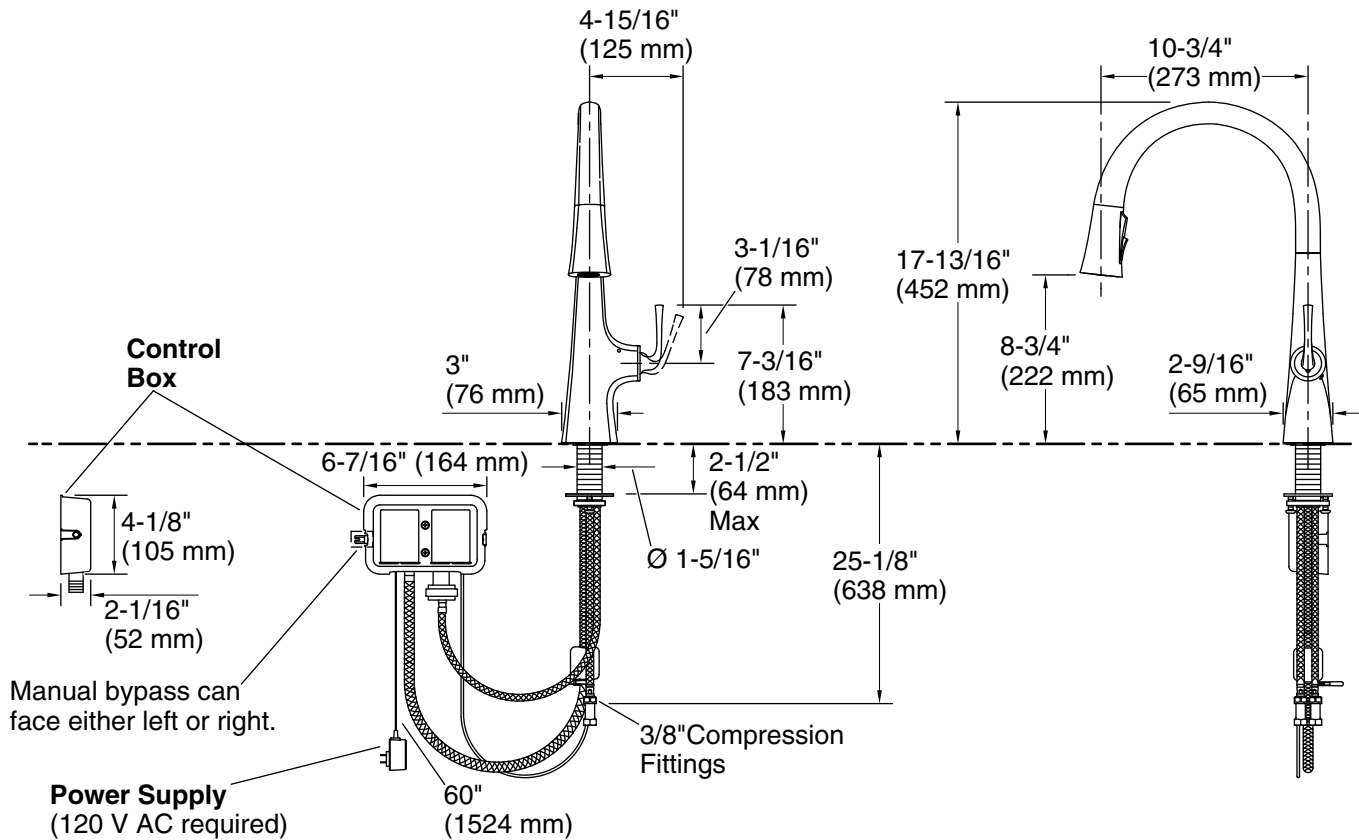

Material

- Premium metal construction for durability and reliability.
- KOHLER finishes resist corrosion and tarnishing.

Installation

- Deck-mount.
- Single-hole (3-hole escutcheon available; K-22071, sold separately).
- Flexible supply lines simplify installation.
- Requires non-switched undercounter outlet.

Adapters, Rough-in and Extension Kits

1012715 Range: 2-1/2" (64 mm) - 4-5/8" (118 mm)

Optional Products/Accessories

K-22071 Three-hole kitchen faucet escutcheon

ADA CSA B651

Codes/Standards

ASME A112.18.1/CSA B125.1
NSF/ANSI 61
NSF/ANSI 372
All applicable US Federal and State material regulations
DOE - Energy Policy Act 1992
California Energy Commission (CEC)
ADA
ICC/ANSI A117.1
CSA B651

Technical Information

All product dimensions are nominal.

Faucet:

Flow rate: 1.5 gal/min (5.7 l/min)
 Pressure: 60 psi (4.1 bar)
 Drain included: No

Notes

Install this product according to the installation instructions.