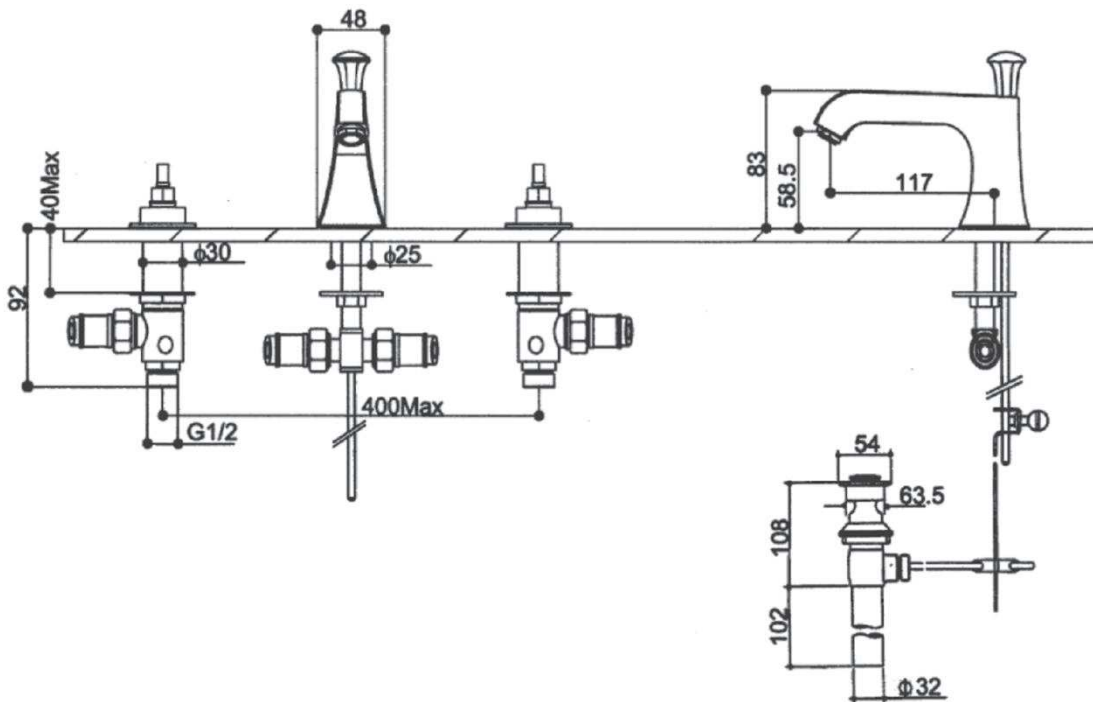

Product Specification:

Model	Spout		Handles	Includes	Finish	NOTE
	Reach	Height				
K-454T-3S	117mm	58.5mm	Cross handles	Spout, handles, aerator, valve, drain kit, connection assy., supplies	CP AF SN BN RGD	-
K-454T-4V			Deco handles			

Product Dimension:

K-454T-3S/K-454T-4V

Please note that the above information are subject to change without notice.