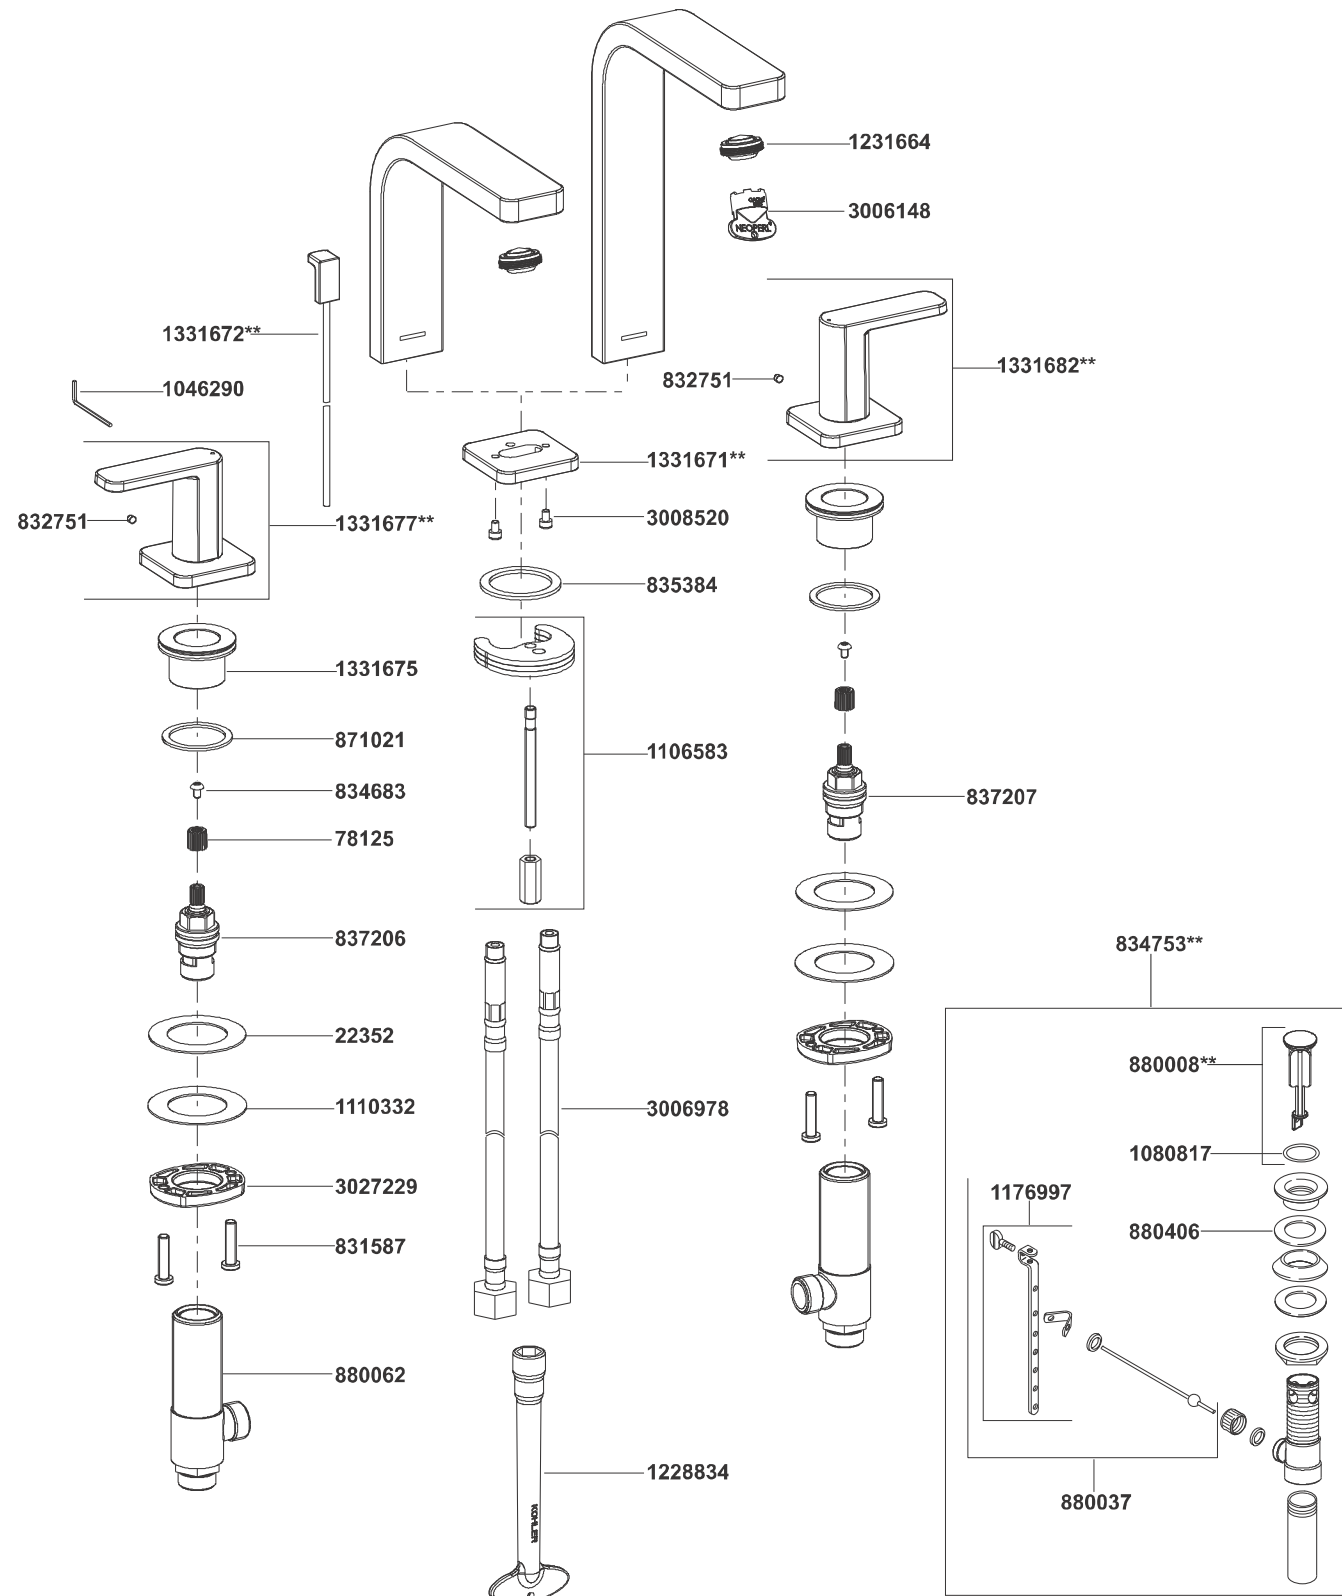

23484T-4 Widespread Lavatory Faucet
 22566T-4 Widespread Lavatory Faucet(Tall Spout)

**Color code must be specified when ordering.

NOTE: For all Asia pacific regions (excluding China) add SP (SPxxxxxx**) in front of the part number when ordering.

23484T-4 Widespread Lavatory Faucet
 22566T-4 Widespread Lavatory Faucet(Tall Spout)

BEFORE YOU BEGIN

All information is based on the latest product information available at the time of publication. Kohler Co. reserves the right to make changes in product characteristics, packaging, or availability at any time without notice.

Please leave these instructions for the consumer. They contain important information.

NOTES:

1. Flush the water supply pipes thoroughly to remove debris.
2. If possible, install this faucet before installing the lavatory.
3. Inspect the supply tubing for damage and leakage. Replace and maintain as necessary.
4. Observe local plumbing codes.
5. Shut off the water supplies to the fitting.

HANDLE OPERATION

Right handle opens with turning clockwise. Left handle opens with turning counter-clockwise.

STANDARD APPLICABLE

Special model meets or exceeds the following at date of manufacture: TIS

ROUGH-IN DIMENSIONS