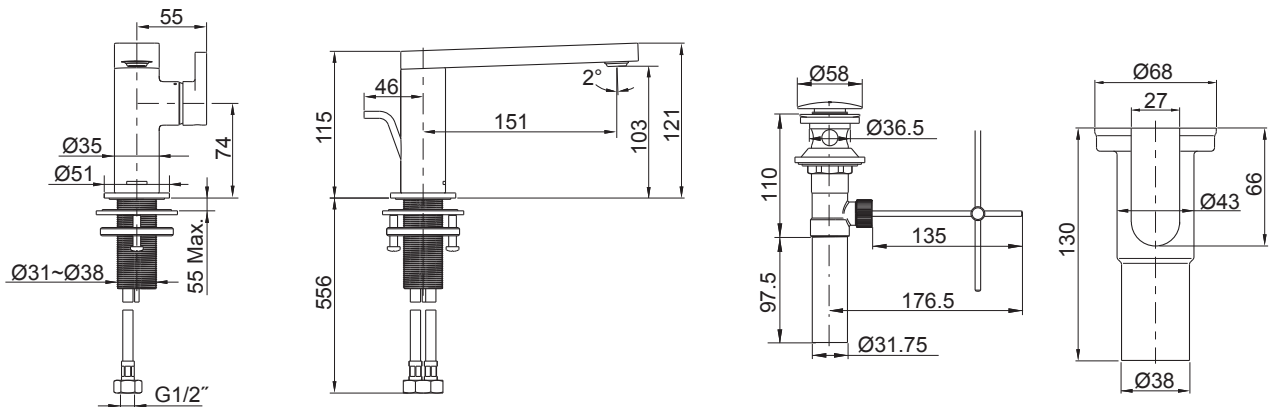

K-73167T-4

Product Diagram