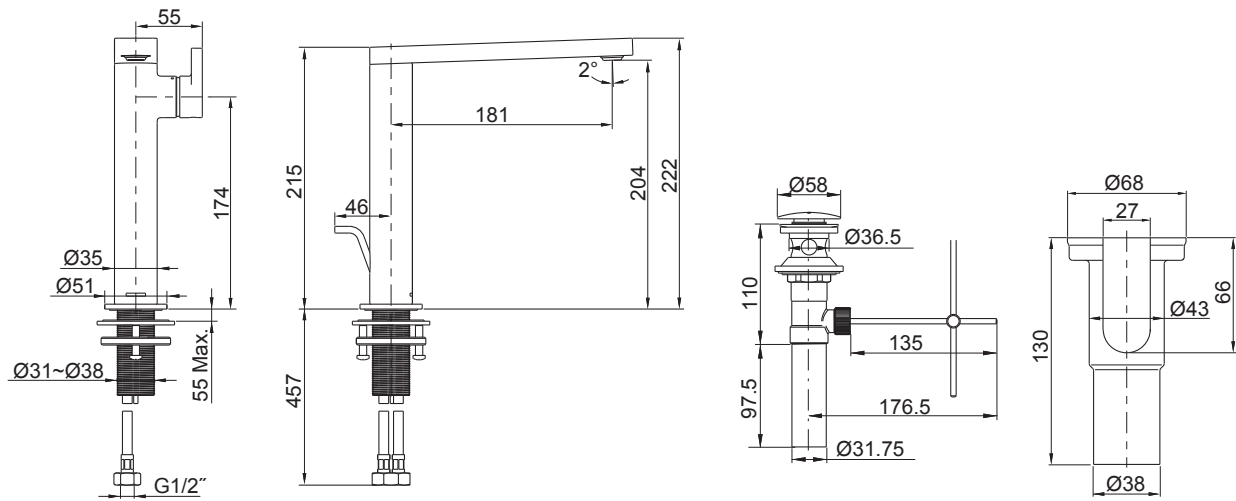

K-73168T-4