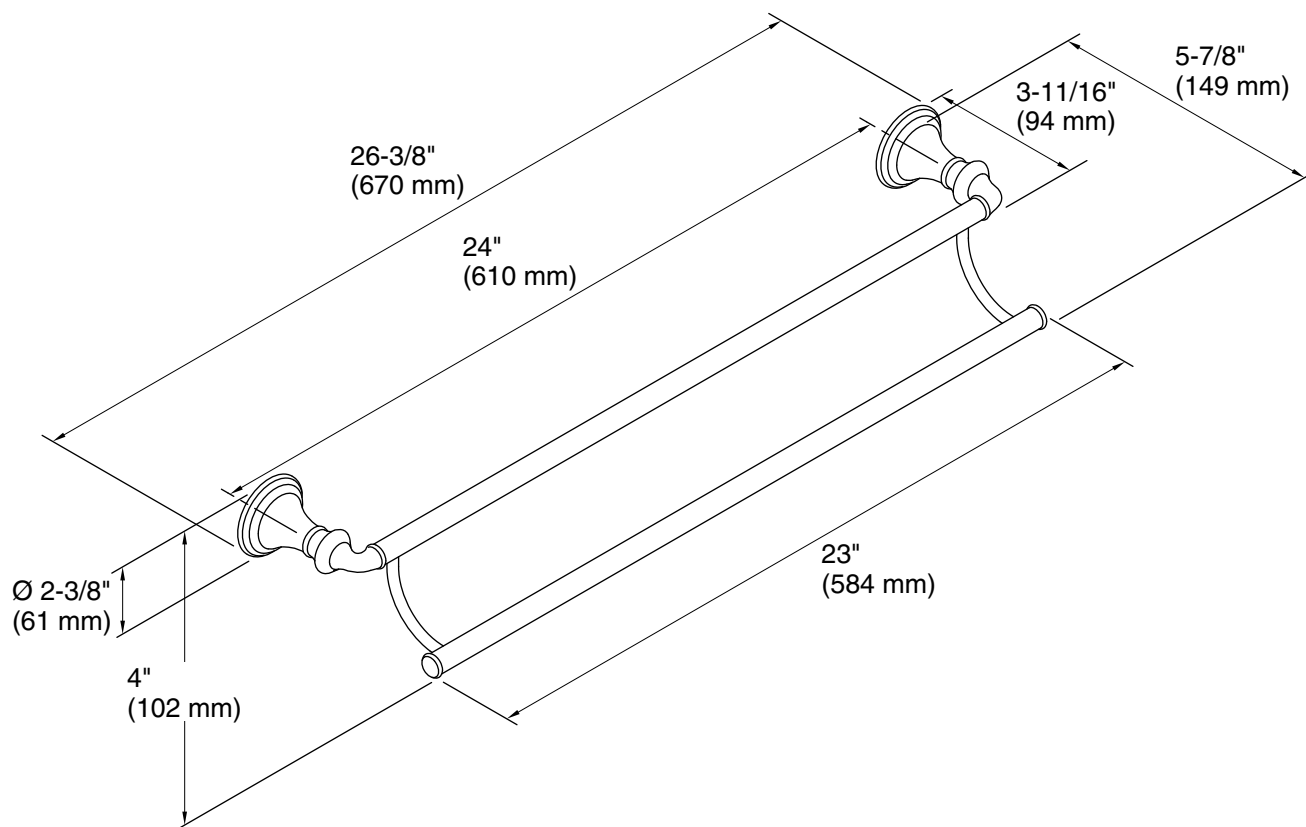

Devonshire®
24" Double Towel Bar
K-10553

Features

- Coordinates with other products in the Devonshire collection.

Material

- Premium metal construction for durability and reliability.
- KOHLER finishes resist corrosion and tarnishing.

Technical Information

All product dimensions are nominal.

Notes

Install this product according to the installation guide.

CAUTION: Risk of personal injury. Do not install these products in any area where they are likely to be used inadvertently as a grab bar or support bar. These products are not designed or intended for use as a grab bar or support bar.