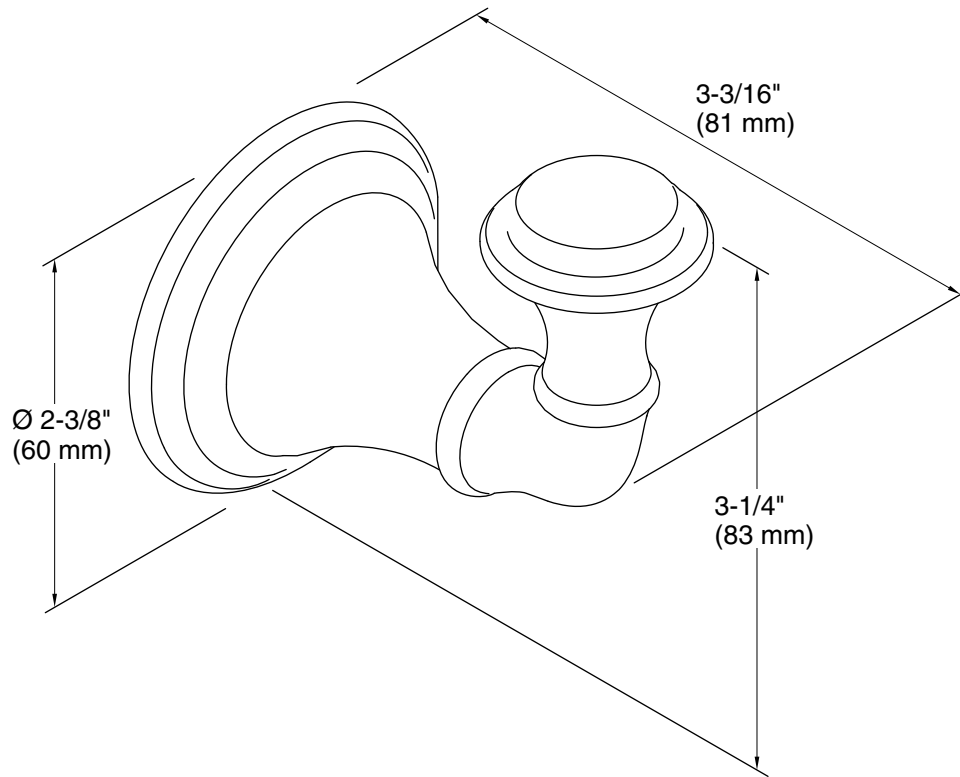

Technical Information

All product dimensions are nominal.

Material: Brass, Zinc

Notes

Install this product according to the installation guide.