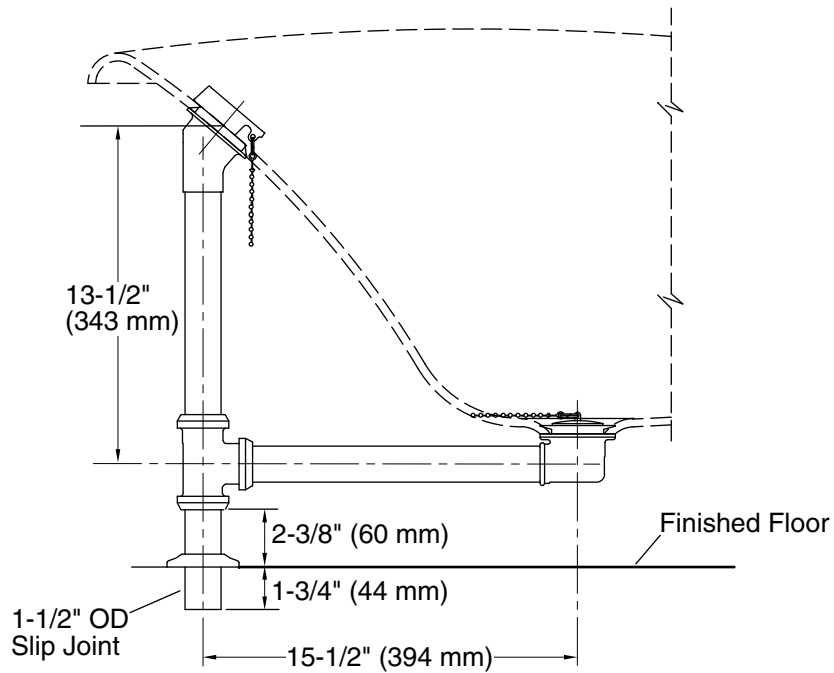

Features

- Solid-brass construction.
- Includes brass tee and pipe.
- Through-the-floor installation.
- For use with Birthday Bath® installation.

Codes/Standards

ASME A112.18.2/CSA B125.2

KOHLER® One-Year Limited Warranty

Technical Information

All product dimensions are nominal.

Notes

Measure your actual product for roughing-in details.

Install this product according to the installation guide.