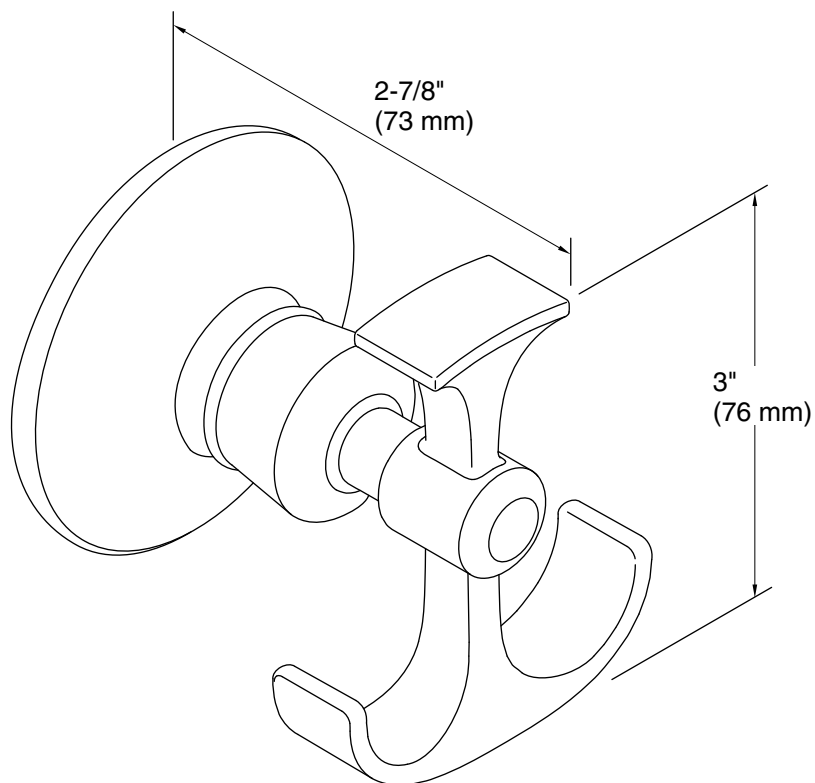

Color tiles intended for reference only.

Color	Code	Description
	CP	Polished Chrome
	BN	Vibrant® Brushed Nickel

Technical Information

All product dimensions are nominal.

Material: Metal

Notes

Install this product according to the installation guide.