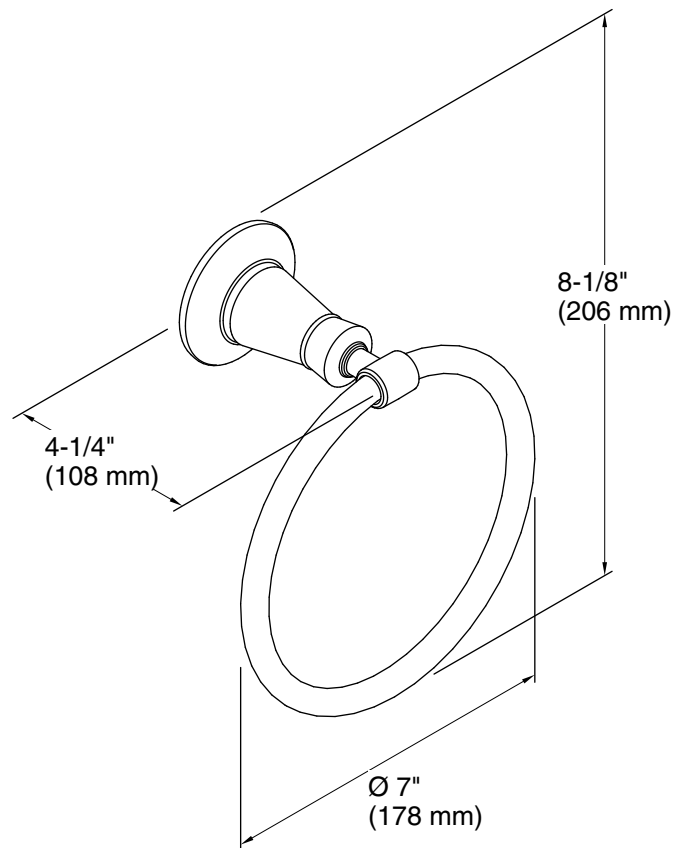

Color tiles intended for reference only.

Color	Code	Description
	CP	Polished Chrome
	BN	Vibrant® Brushed Nickel

Technical Information

All product dimensions are nominal.

Material: Metal

Notes

Install this product according to the installation guide.