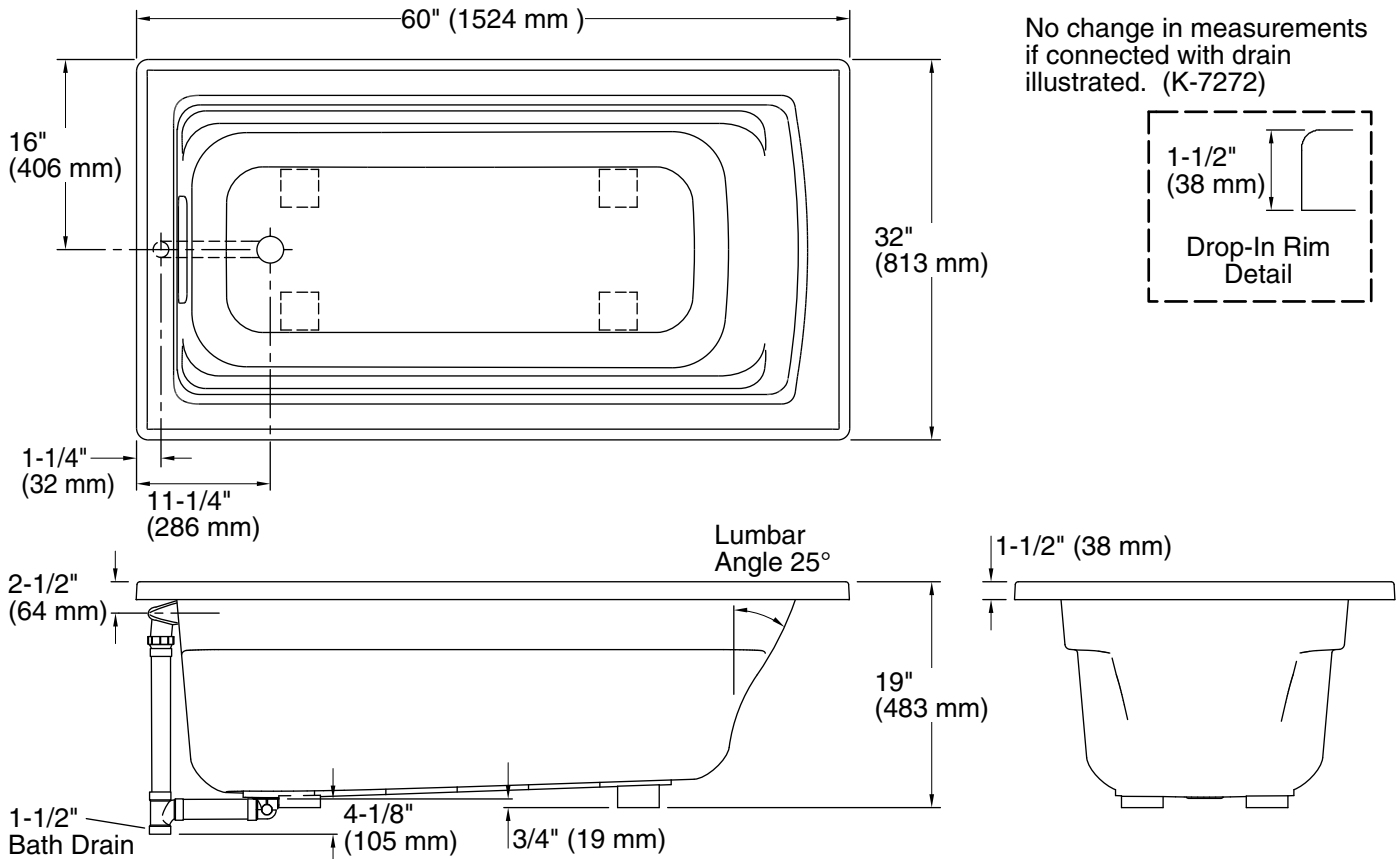

No change in measurements if connected with drain illustrated. (K-7272)

Technical Information

All product dimensions are nominal.

Installation:	Drop-in
Drain location:	End
Basin area, bottom:	45-1/8" x 19-11/16" (1146 mm x 500 mm)
Basin area, top:	52-3/4" x 25-5/16" (1340 mm x 643 mm)
Weight:	70 lbs (31.8 kg)
Minimum floor load:	44 lbs/ft² (214.8 kg/m²)
Water depth:	15" (381 mm)
Water capacity:	58 gal (219.6 L)
Cutout:	Drop-in, 58-1/2" x 30-1/2" (1486 mm x 775 mm)
Minimum flat for door:	2-3/16" (56 mm)

Notes

Measure your actual product for rough-in details. Install this product according to the installation instructions.

The hot water supply should be 70% of the capacity of the bath or greater. Installations will vary.

ADA compliant when installed to the specific requirements of these regulations.