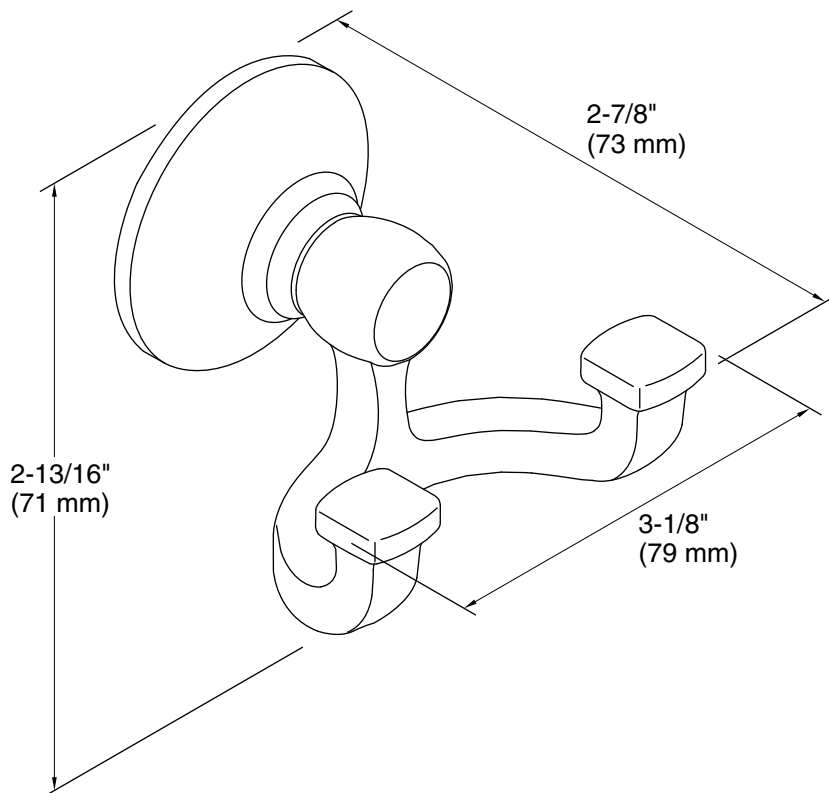

Technical Information

All product dimensions are nominal.

Material: Metal

Notes

Install this product according to the installation guide.

CAUTION: Risk of personal injury. Do not install these products in any area where they are likely to be used inadvertently as a grab bar or support bar. These products are not designed or intended for use as a grab bar or support bar.