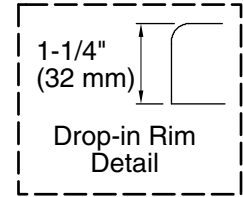

Features

- Oval shape creates a graceful and spacious bathing experience.
- Textured bottom surface.

Material

- Acrylic.

Installation

- Drop-in.

Recommended Products/Accessories

K-1491 Bath/Whirlpool Pillow
K-7161-AF Bath Drain
K-7213 27" Cable Bath Drain
K-7214 27" Cable Bath Drain
K-24916 Wireless Music Kit
K-7265 Clearflo Bath Drain

Color	Code	Description
	0	White
	96	Biscuit
	47	Almond

No change in measurements if connected with drain illustrated. (K-7161-AF)

Technical Information

All product dimensions are nominal.

Installation:	Drop-in
Drain location:	End
Basin area, bottom:	42" x 28" (1067 mm x 711 mm)
Basin area, top:	55" x 40" (1397 mm x 1016 mm)
Weight:	85 lbs (38.6 kg)
Minimum floor load:	41 lbs/ft ² (200.2 kg/m ²)
Water depth:	15-1/2" (394 mm)
Water capacity:	73 gal (276.3 L)
Template:	Drop-in, 1017044-7, required, included

Notes

Measure your actual product for rough-in details. Install this product according to the installation instructions.

The hot water supply should be 70% of the capacity of the bath or greater. Installations will vary.