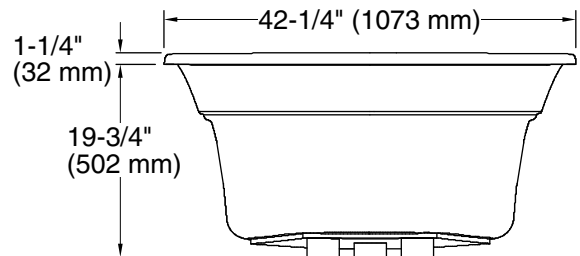

Features

- Oval shape creates a graceful and spacious bathing experience.
- Textured bottom surface.

Material

- Acrylic.

Installation

- Drop-in.

Recommended Products/Accessories

K-1491 Bath/Whirlpool Pillow
K-7161-AF Bath Drain
K-7213 27" Cable Bath Drain
K-7214 27" Cable Bath Drain
K-24916 Wireless Music Kit
K-7265 Clearflo Bath Drain

Color	Code	Description
	0	White
	96	Biscuit
	47	Almond

No change in measurements if connected with drain illustrated. (K-7161-AF)

Technical Information

All product dimensions are nominal.

Installation:	Drop-in
Drain location:	End
Basin area, bottom:	42" x 28" (1067 mm x 711 mm)
Basin area, top:	55" x 40" (1397 mm x 1016 mm)
Weight:	85 lbs (38.6 kg)
Minimum floor load:	41 lbs/ft ² (200.2 kg/m ²)
Water depth:	15-1/2" (394 mm)
Water capacity:	73 gal (276.3 L)
Template:	Drop-in, 1017044-7, required, included

Notes

Measure your actual product for rough-in details. Install this product according to the installation instructions.

The hot water supply should be 70% of the capacity of the bath or greater. Installations will vary.