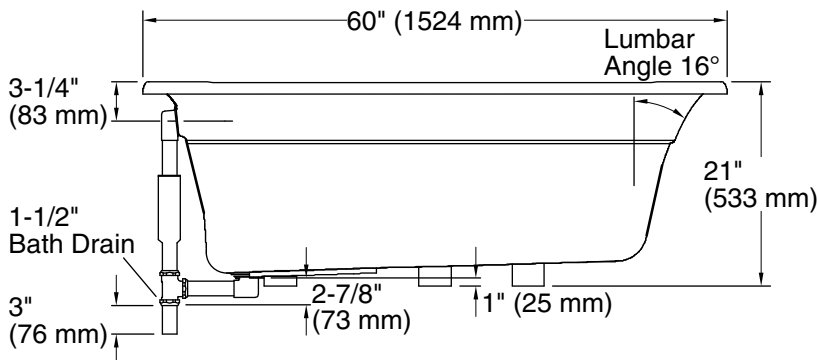

Features

- Oval shape creates a graceful and spacious bathing experience.
- Textured bottom surface.

Material

- Acrylic.

Installation

- Drop-in.

Recommended Products/Accessories

K-1491 Bath/Whirlpool Pillow
K-7161-AF Bath Drain
K-7213 27" Cable Bath Drain
K-7214 27" Cable Bath Drain
K-24916 Wireless Music Kit
K-7265 Clearflo Bath Drain

Color	Code	Description
	0	White
	96	Biscuit
	47	Almond

No change in measurements if connected with drain illustrated. (K-7161-AF)

Technical Information

All product dimensions are nominal.

Installation:	Drop-in
Drain location:	End
Basin area, bottom:	42" x 28" (1067 mm x 711 mm)
Basin area, top:	55" x 40" (1397 mm x 1016 mm)
Weight:	85 lbs (38.6 kg)
Minimum floor load:	41 lbs/ft ² (200.2 kg/m ²)
Water depth:	15-1/2" (394 mm)
Water capacity:	73 gal (276.3 L)
Template:	Drop-in, 1017044-7, required, included

Notes

Measure your actual product for rough-in details. Install this product according to the installation instructions.

The hot water supply should be 70% of the capacity of the bath or greater. Installations will vary.