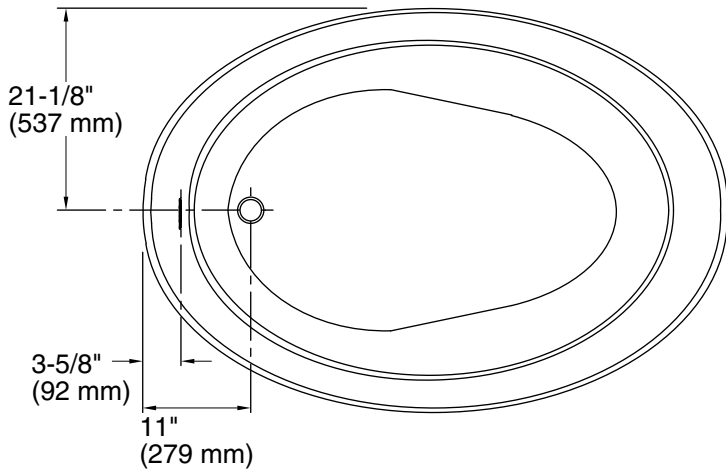

Features

- Oval shape creates a graceful and spacious bathing experience.
- Textured bottom surface.

Material

- Acrylic.

Installation

- Drop-in.

Recommended Products/Accessories

K-1491 Bath/Whirlpool Pillow
K-7161-AF Bath Drain
K-7213 27" Cable Bath Drain
K-7214 27" Cable Bath Drain
K-24916 Wireless Music Kit
K-7265 Clearflo Bath Drain

Color	Code	Description
	0	White
	96	Biscuit
	47	Almond

No change in measurements if connected with drain illustrated. (K-7161-AF)

Technical Information

All product dimensions are nominal.

Installation:	Drop-in
Drain location:	End
Basin area, bottom:	42" x 28" (1067 mm x 711 mm)
Basin area, top:	55" x 40" (1397 mm x 1016 mm)
Weight:	85 lbs (38.6 kg)
Minimum floor load:	41 lbs/ft ² (200.2 kg/m ²)
Water depth:	15-1/2" (394 mm)
Water capacity:	73 gal (276.3 L)
Template:	Drop-in, 1017044-7, required, included

Notes

Measure your actual product for rough-in details. Install this product according to the installation instructions.

The hot water supply should be 70% of the capacity of the bath or greater. Installations will vary.