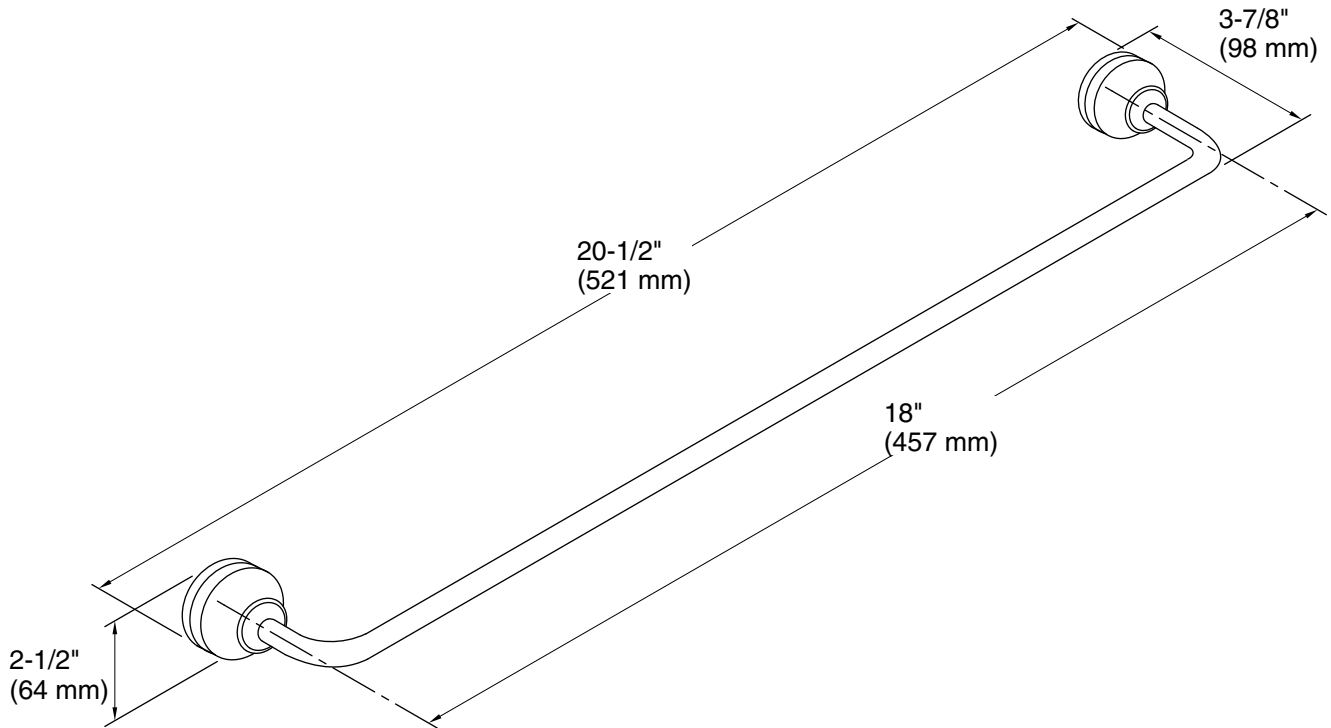

Technical Information

All product dimensions are nominal.

Material: Brass

Notes

Install this product according to the installation guide.

CAUTION: Risk of personal injury. Do not install these products in any area where they are likely to be used inadvertently as a grab bar or support bar. These products are not designed or intended for use as a grab bar or support bar.