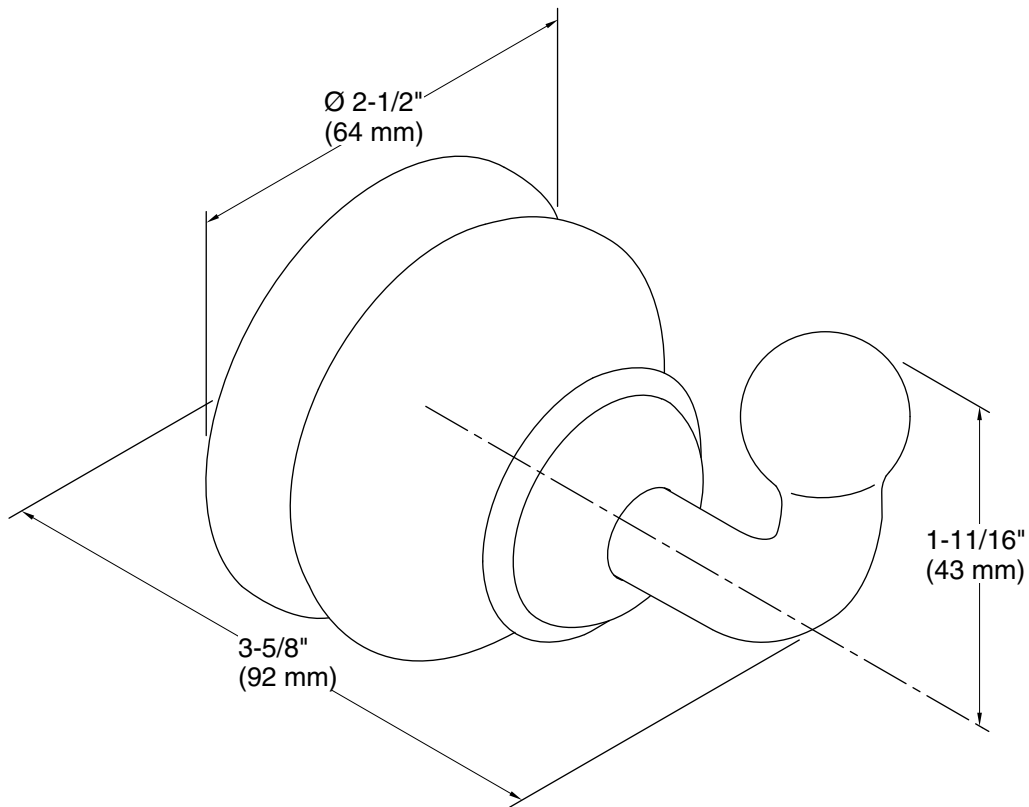

Technical Information

All product dimensions are nominal.

Material: Brass

Notes

Install this product according to the installation guide.