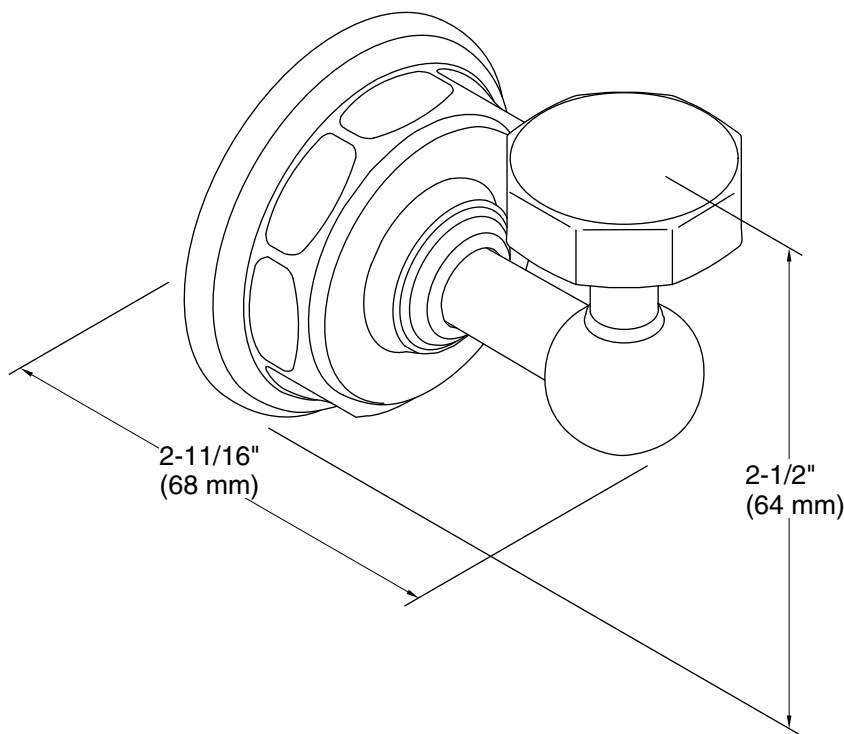

Features

- Premium metal construction for durability.
- Coordinates with Pinstripe faucets and accessories.

Material

- KOHLER finishes resist corrosion and tarnishing.

Installation

- Tools and installation template included.

Technical Information

All product dimensions are nominal.

Material: Brass, Zinc

Notes

Install this product according to the installation guide.

CAUTION: Risk of personal injury. Do not install this product in any area where it is likely to be used inadvertently as a grab bar or support bar. This product is not designed or intended for use as a grab bar or support bar.