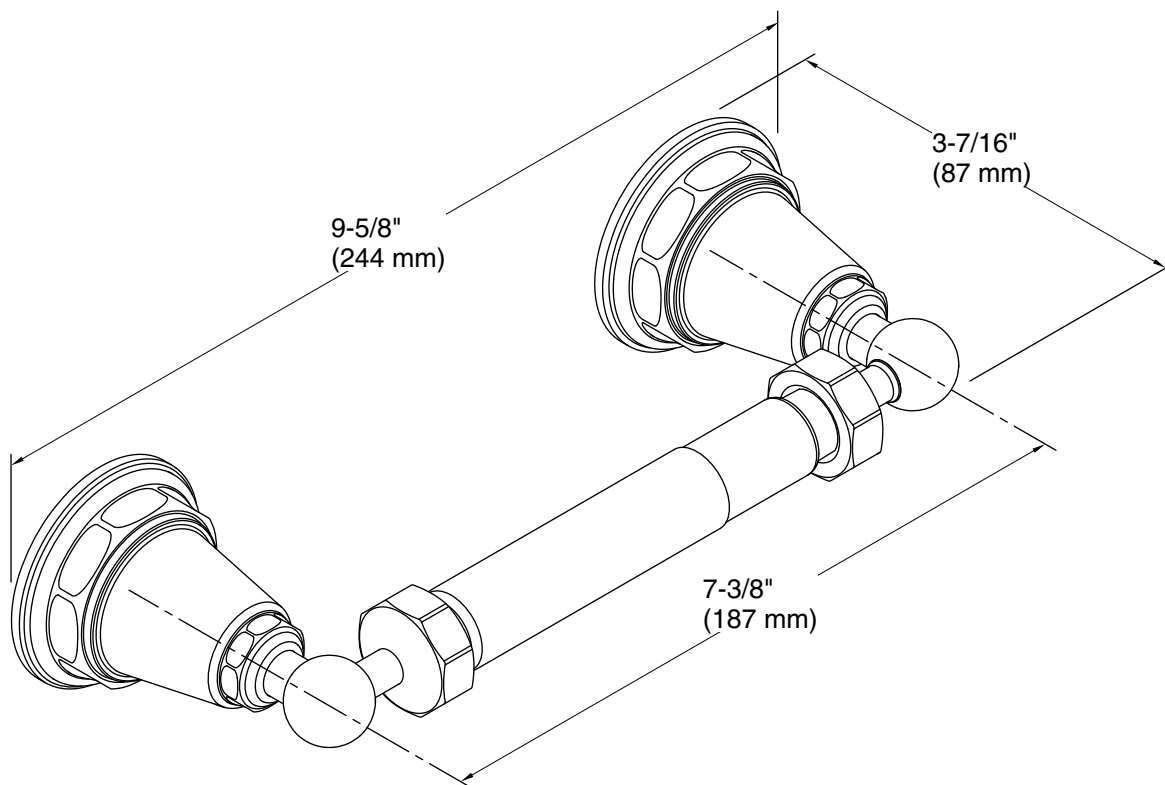

Features

- Premium metal construction for durability.
- Coordinates with Pinstripe faucets and accessories.

Material

- KOHLER finishes resist corrosion and tarnishing.

Installation

- Tools and installation template included.

Technical Information

All product dimensions are nominal.

Material: Brass, Zinc

Notes

Install this product according to the installation guide.