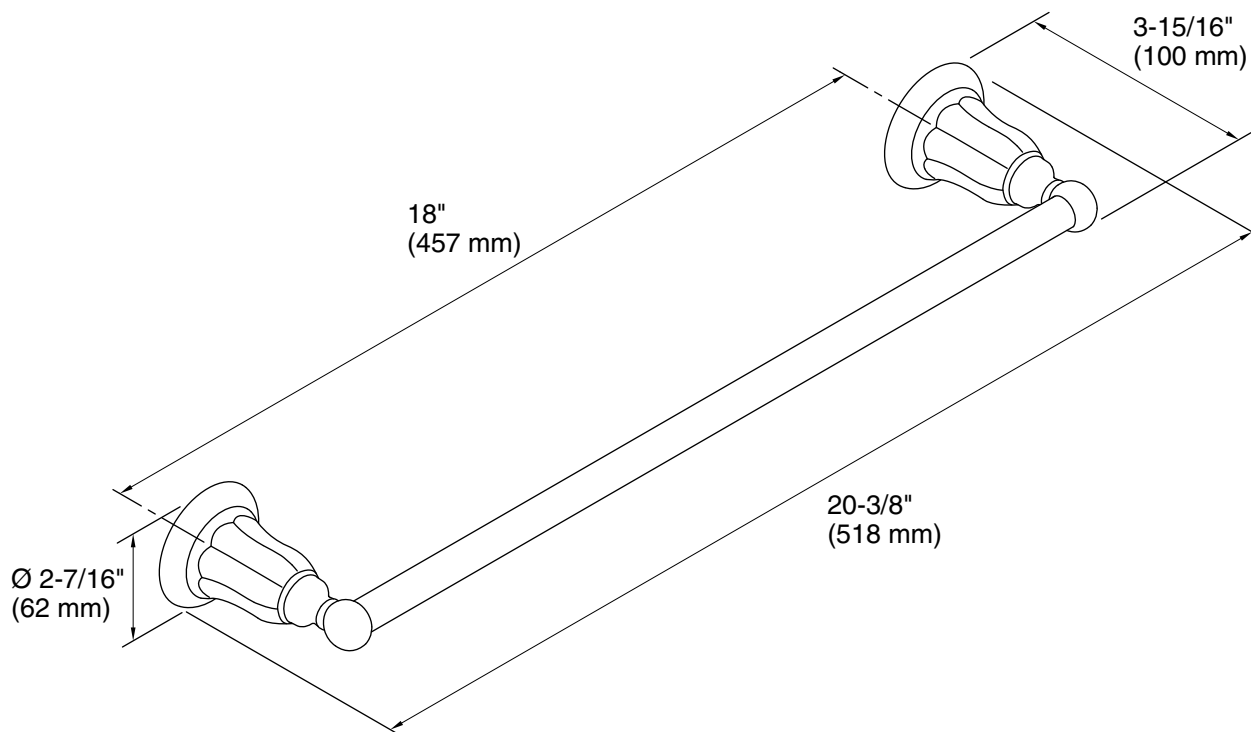

Color tiles intended for reference only.

Color	Code	Description
	CP	Polished Chrome
	BN	Vibrant® Brushed Nickel
	2BZ	Oil-Rubbed Bronze

Technical Information

All product dimensions are nominal.

Material: Metal