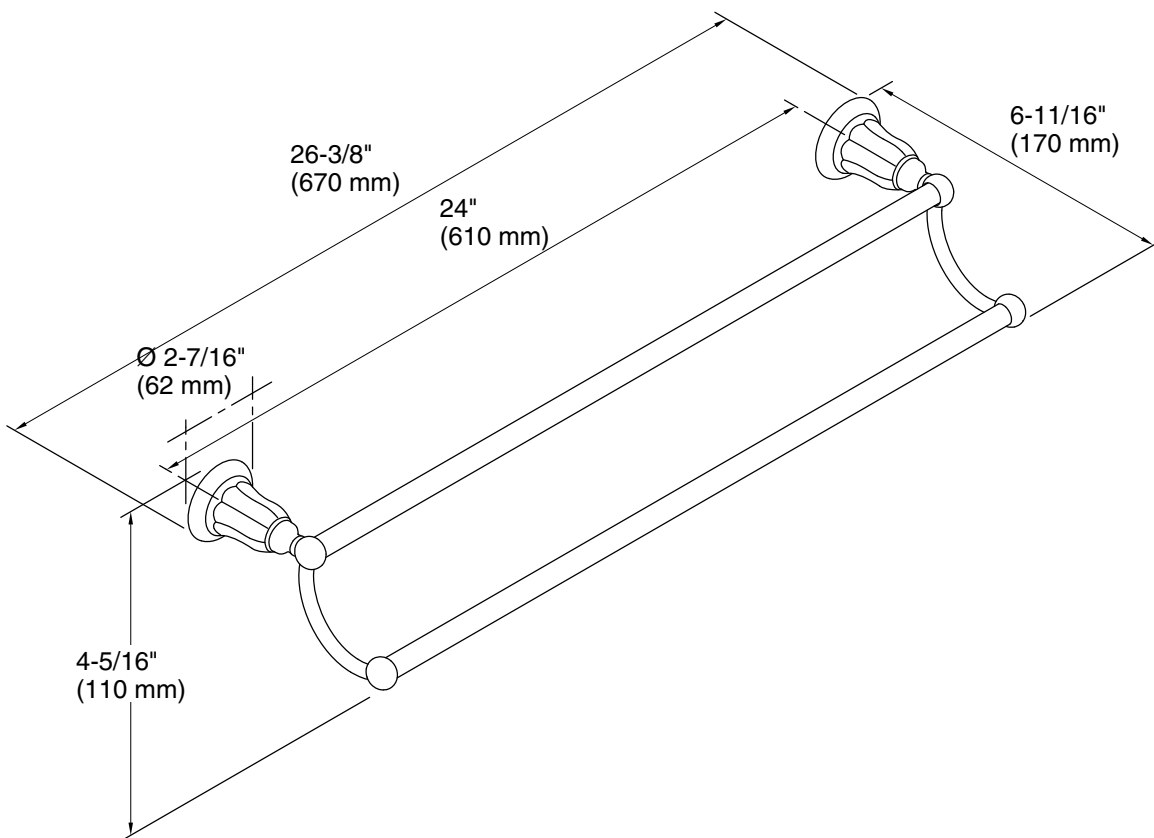

Color tiles intended for reference only.

Color	Code	Description
	CP	Polished Chrome
	BN	Vibrant® Brushed Nickel
	2BZ	Oil-Rubbed Bronze

Technical Information

All product dimensions are nominal.

Material: Metal