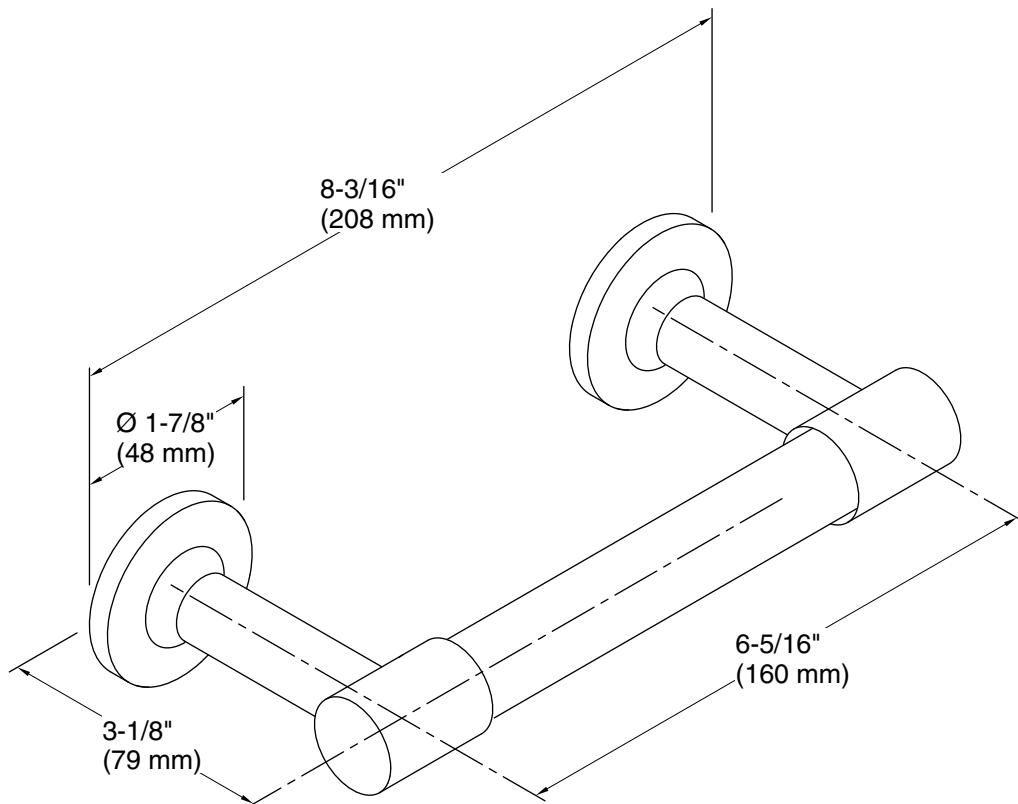

Technical Information

All product dimensions are nominal.

Material: Metal

Notes

Install this product according to the installation guide.

CAUTION: Risk of personal injury. Do not install these products in any area where they are likely to be used inadvertently as a grab bar or support bar. These products are not designed or intended for use as a grab bar or support bar.