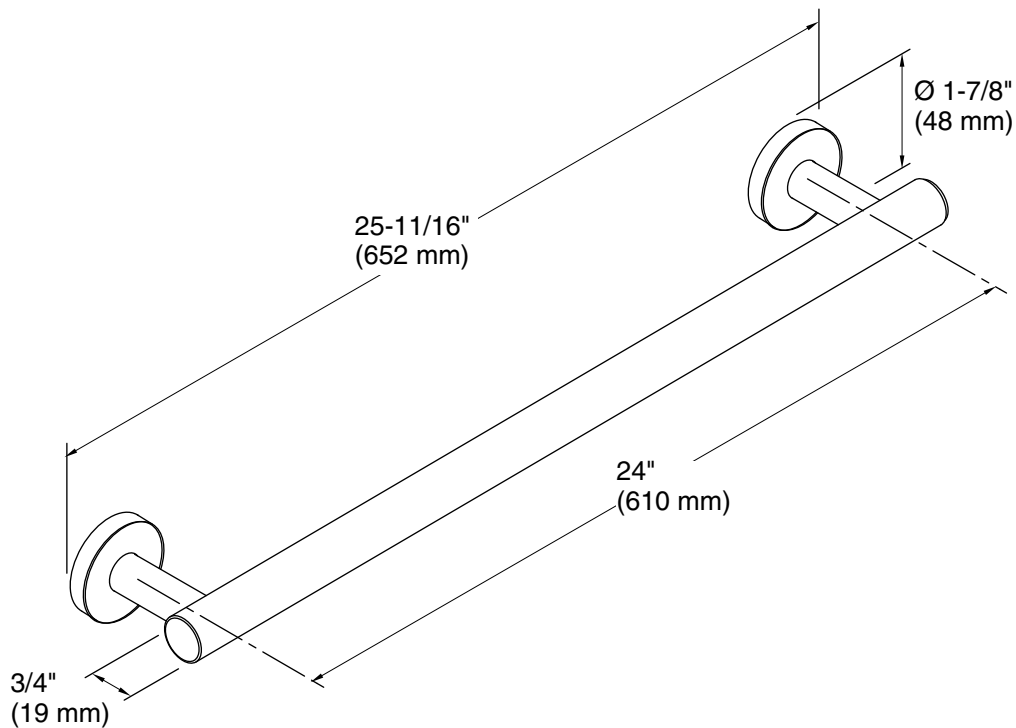

Technical Information

All product dimensions are nominal.

Material: Metal

Notes

Install this product according to the installation guide.