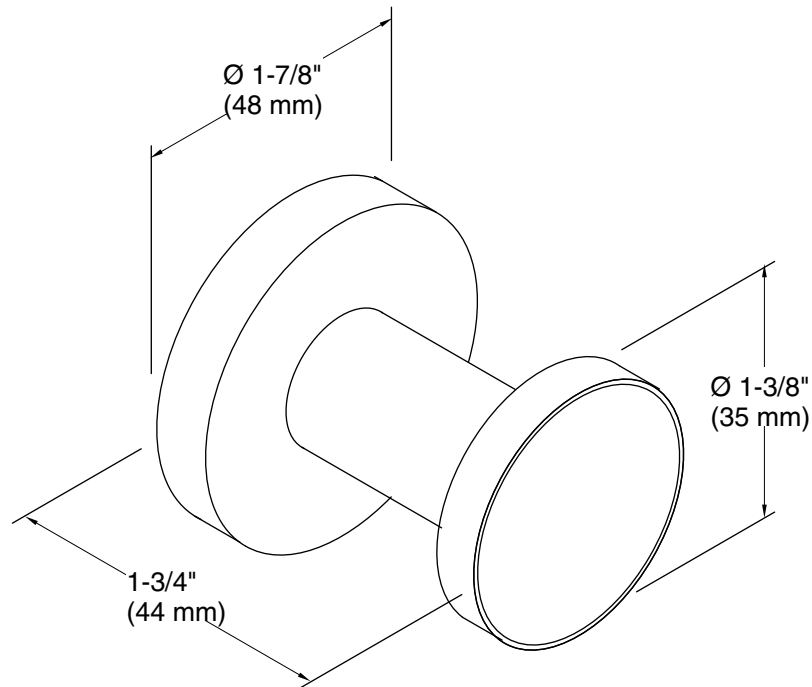

Technical Information

All product dimensions are nominal.

Material: Metal

Notes

Install this product according to the installation guide.