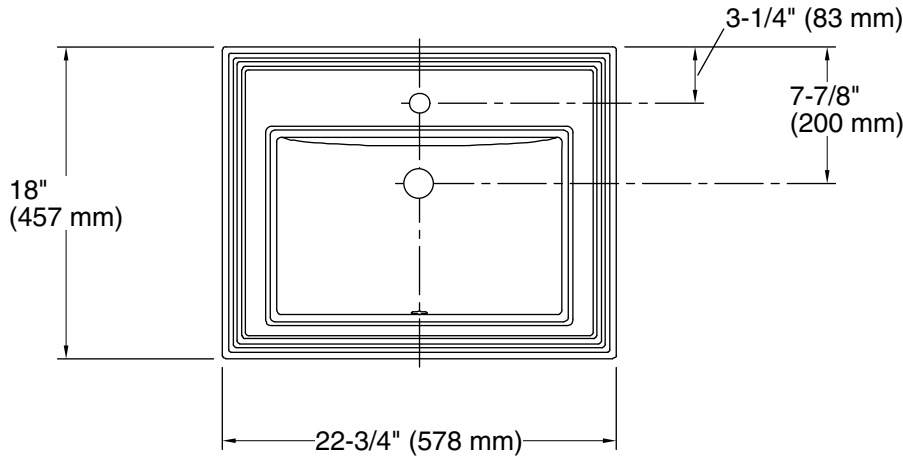

**Technical Information**

All product dimensions are nominal.

- Bowl configuration: Single
- Installation: Drop-in
- Bowl area (Only): Length: 17" (432 mm)  
Width: 10" (254 mm)  
Water depth: 5" (127 mm)
- Number of deck holes: 1
- Faucet hole(s): 1-3/8" (35 mm)
- Drain hole: 1-3/4" (44 mm)
- Template: 1003676, required, included