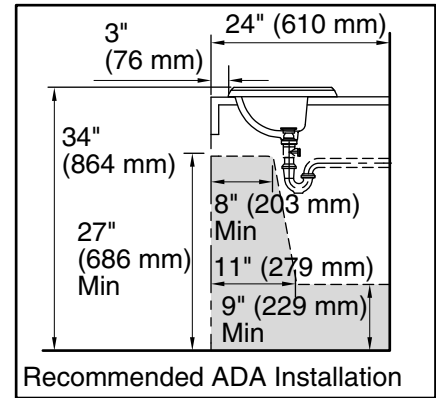

**Technical Information**

All product dimensions are nominal.

- Bowl configuration: Single
- Installation: Drop-in
- Bowl area (Only): Length: 17" (432 mm)  
Width: 10" (254 mm)  
Water depth: 5" (127 mm)
- Number of deck holes: 1
- Faucet hole(s): 1-3/8" (35 mm)
- Drain hole: 1-3/4" (44 mm)
- Template: 1003676, required, included