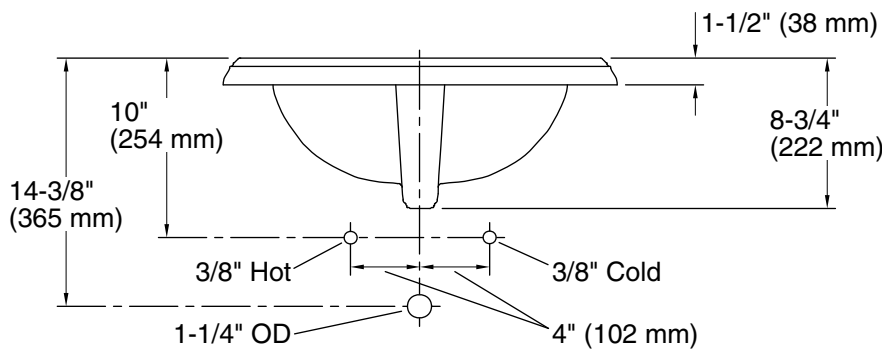

**Technical Information**

All product dimensions are nominal.

- Bowl configuration: Single
- Installation: Drop-in
- Bowl area (Only): Length: 17" (432 mm)  
Width: 10" (254 mm)  
Water depth: 5" (127 mm)
- Number of deck holes: 1
- Faucet hole(s): 1-3/8" (35 mm)
- Drain hole: 1-3/4" (44 mm)
- Template: 1003676, required, included