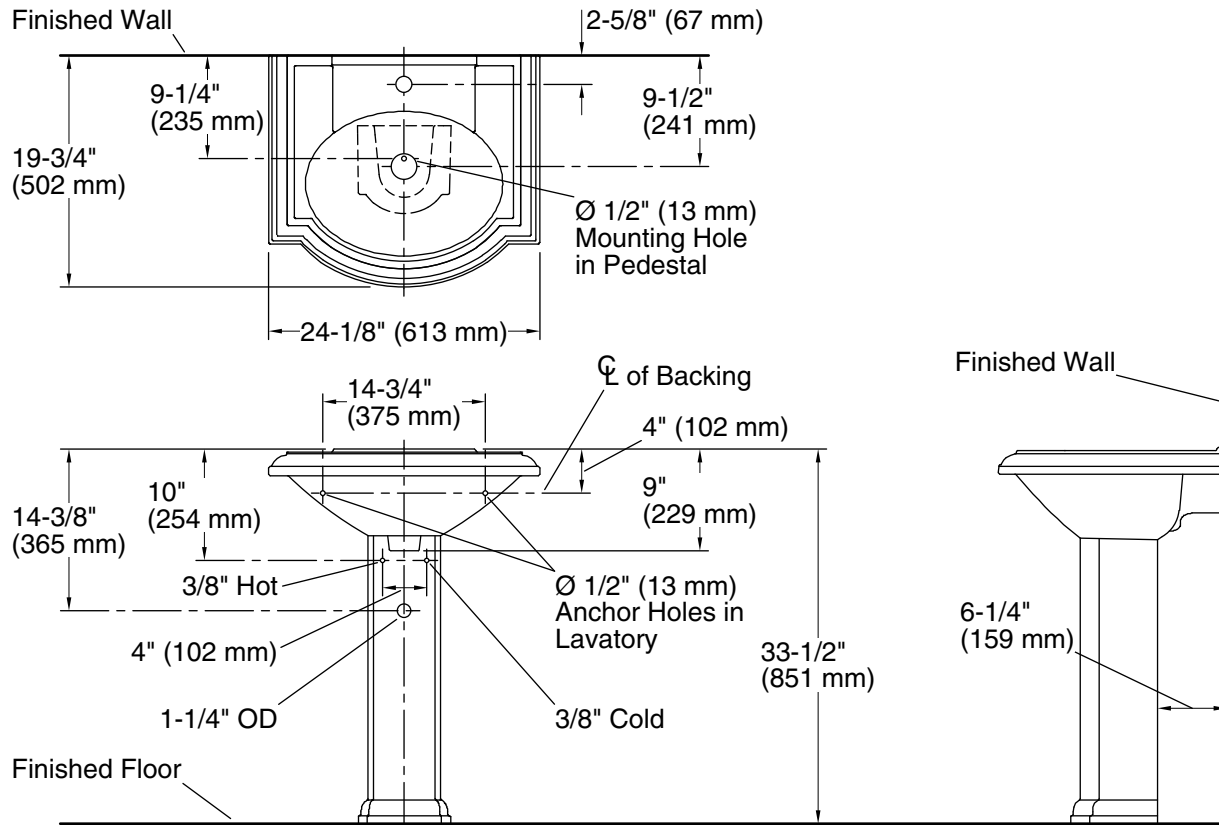

Devonshire®
Pedestal Bathroom Sink
K-2286-1

Features

- Single faucet hole.
- Oval basin.
- Overflow drain.
- Combination consists of the K-2287-1 basin and the K-2288 pedestal.
- Coordinates with other products in the Devonshire collection.

Material

- Vitreous china.

Installation

- Pedestal.

Recommended Products/Accessories

- K-7605-P Angle Supply with Stop (pair)
- K-8998 P-Trap

Optional Products/Accessories

- 1041816 Hardware kit, Hollow Wall

Included Components

Product consists of:

- K-2287-1 Pedestal Bathroom Sink Basin
- K-2288 Bathroom Sink Pedestal

Additional Components:

- accessory pack 52204, rubber pads 63069

Codes/Standards

ASME A112.19.2/CSA B45.1

Technical Information

All product dimensions are nominal.

Bowl configuration:	Single
Installation:	Pedestal
Bowl area:	Length: 17" (432 mm) Width: 12" (305 mm) Water depth: 4-7/8" (124 mm)
Number of deck holes:	1
Faucet hole(s):	1-3/8" (35 mm)
Drain hole:	1-3/4" (44 mm)