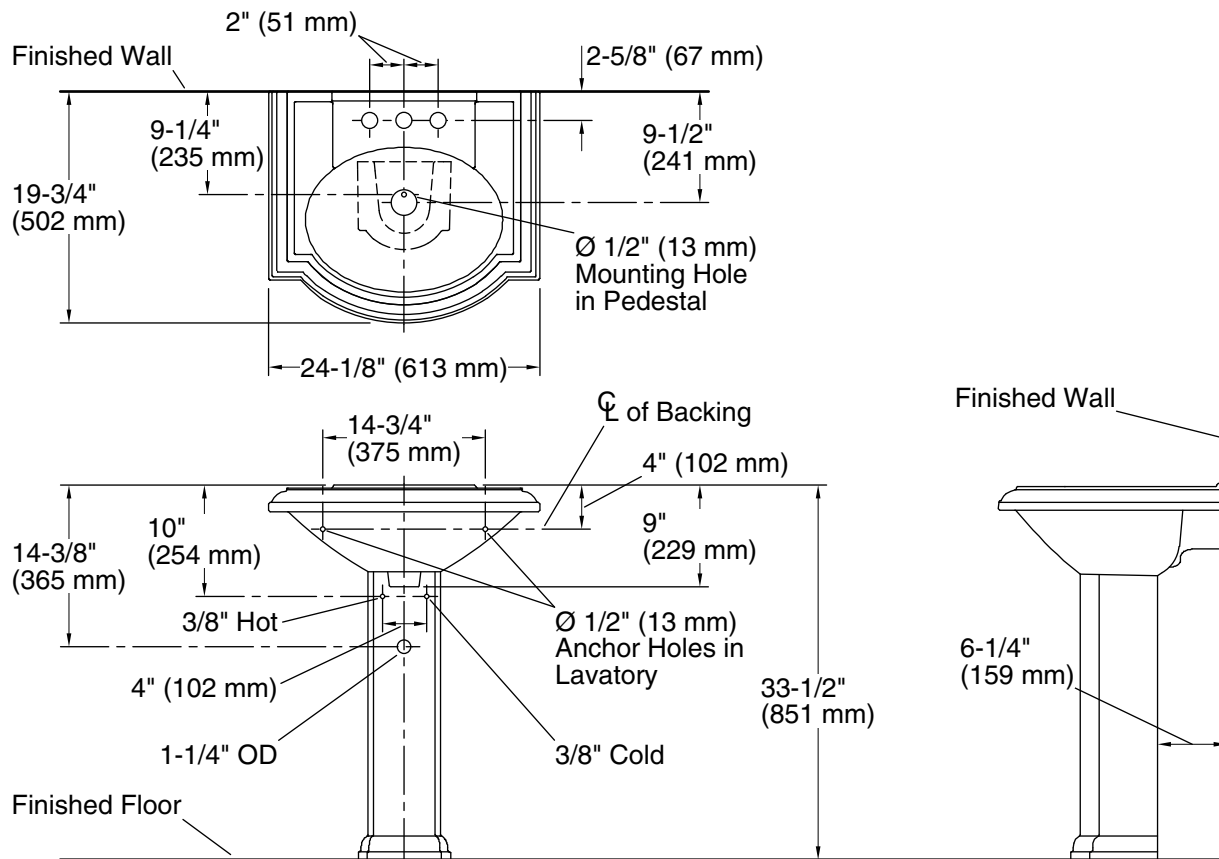

Devonshire® Pedestal Bathroom Sink K-2286-4

Features

- 4-inch center faucet holes.
- Oval basin.
- Overflow drain.
- Combination consists of the K-2287-4 basin and the K-2288 pedestal.
- Coordinates with other products in the Devonshire collection.

Material

- Vitreous china.

Installation

- Pedestal.

Recommended Products/Accessories

- K-7605-P Angle Supply with Stop (pair)
- K-8998 P-Trap

Optional Products/Accessories

- 1041816 Hardware kit, Hollow Wall

THE BOLD LOOK
OF **KOHLER**®

Technical Information

All product dimensions are nominal.

Bowl configuration:	Single
Installation:	Pedestal
Bowl area:	Length: 17" (432 mm) Width: 12" (305 mm) Water depth: 4-7/8" (124 mm)
Number of deck holes:	3
Faucet hole spacing:	4" (102 mm)
Faucet hole(s):	1-1/4" (32 mm)
Drain hole:	1-3/4" (44 mm)