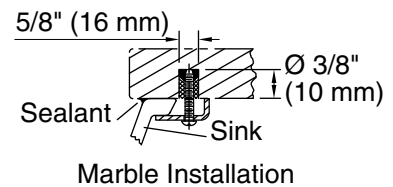

Color	Code	Description
	0	White
	96	Biscuit
	47	Almond
	NY	Dune
	95	Ice™ Grey
	G9	Sandbar
	K4	Cashmere
	58	Thunder™ Grey
	7	Black Black™

Technical Information

All product dimensions are nominal.

Bowl configuration:	Single
Installation:	Under-mount
Bowl area (Only):	Length: 18-1/8" (460 mm) Width: 14" (356 mm) Water depth: 4-3/16" (106 mm)
Drain hole:	1-3/4" (44 mm)
Template:	1050263-7, required, not included