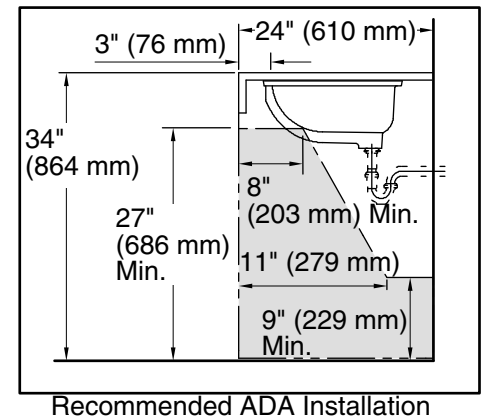

Features

- Oval basin.
- Overflow drain.
- No faucet holes; requires wall- or counter-mount faucet.
- Coordinates with other products in the Devonshire collection.

Material

- Vitreous china.

Installation

- Under-mount.

Color	Code	Description
	0	White
	96	Biscuit
	47	Almond
	NY	Dune
	95	Ice™ Grey
	G9	Sandbar
	K4	Cashmere
	58	Thunder™ Grey
	7	Black Black™

Technical Information

All product dimensions are nominal.

Bowl configuration:	Single
Installation:	Under-mount
Bowl area (Only):	Length: 18-1/8" (460 mm) Width: 14" (356 mm) Water depth: 4-3/16" (106 mm)
Drain hole:	1-3/4" (44 mm)
Template:	1050263-7, required, not included