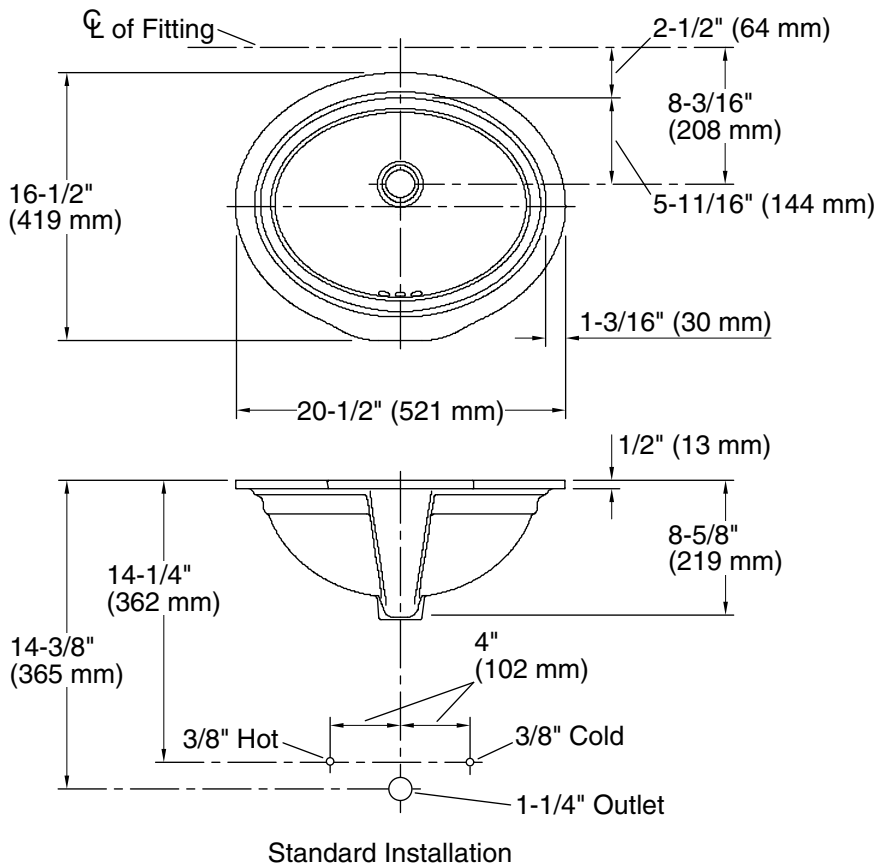

Features

- Oval basin.
- Overflow drain.
- No faucet holes; requires wall- or counter-mount faucet.
- Coordinates with other products in the Devonshire collection.

Material

- Vitreous china.

Installation

- Under-mount.

Color	Code	Description
	0	White
	96	Biscuit
	47	Almond
	NY	Dune
	95	Ice™ Grey
	G9	Sandbar
	K4	Cashmere
	58	Thunder™ Grey
	7	Black Black™

Technical Information

All product dimensions are nominal.

Bowl configuration:	Single
Installation:	Under-mount
Bowl area (Only):	Length: 18-1/8" (460 mm) Width: 14" (356 mm) Water depth: 4-3/16" (106 mm)
Drain hole:	1-3/4" (44 mm)
Template:	1050263-7, required, not included