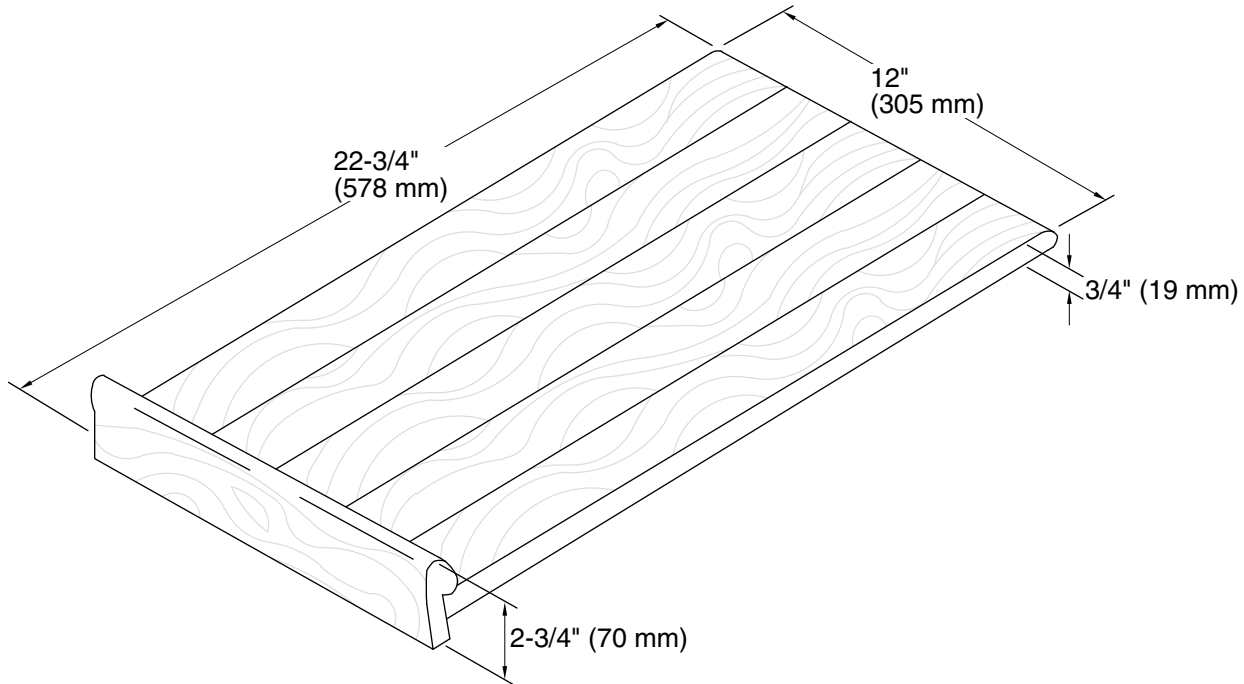

Hardwood Countertop Cutting Board K-2989

Features

- Universal design fits over most kitchen sinks.
- Durable hardwood construction.
- Provides a workstation for quick and easy food prepping.

Codes/Standards

None Applicable

KOHLER® One-Year Limited Warranty

See website for detailed warranty information.

Technical Information

All product dimensions are nominal.

Material: Wood