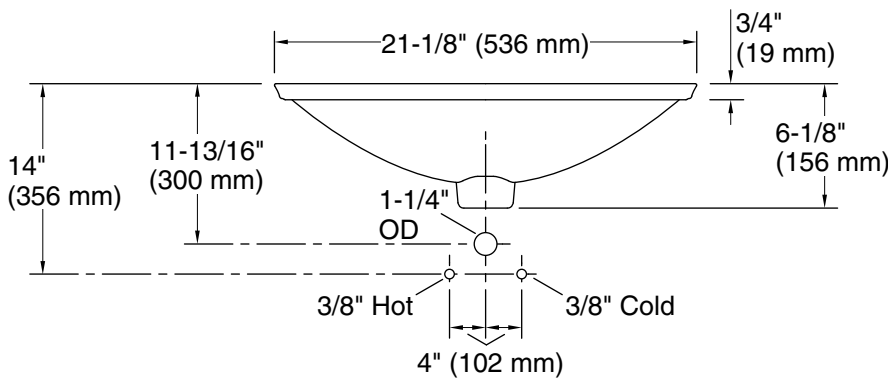

Bathroom Sink
K-30334-DM1

Recommended ADA Installation

Standard Installation

Technical Information

All product dimensions are nominal.

- Bowl configuration: Single
- Installation: Drop-in
- Bowl area (Only): Length: 21-1/8" (536 mm)
Width: 14-9/16" (370 mm)
Bowl depth: 4-1/8" (105 mm)
Water depth: 4-1/8" (105 mm)
- Template: 1242828, required, included