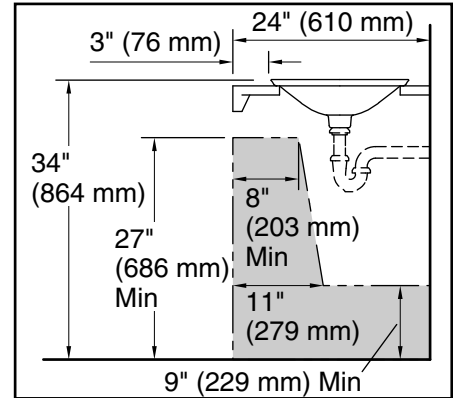

Bathroom Sink
K-30334-DM1

Recommended ADA Installation

Standard Installation

Technical Information

All product dimensions are nominal.

- Bowl configuration: Single
- Installation: Drop-in
- Bowl area (Only): Length: 21-1/8" (536 mm)
Width: 14-9/16" (370 mm)
Bowl depth: 4-1/8" (105 mm)
Water depth: 4-1/8" (105 mm)
- Template: 1242828, required, included