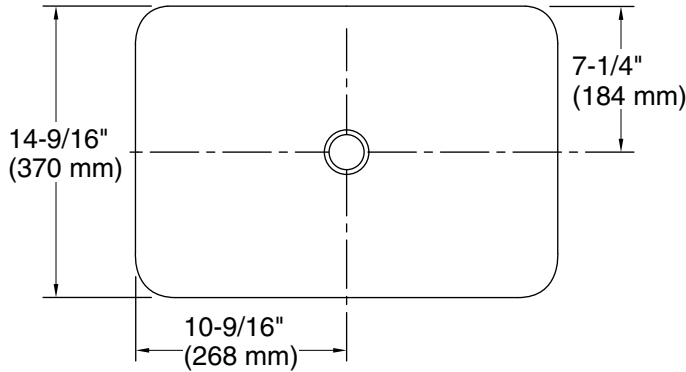

Bathroom Sink
K-30334-DM1

Recommended ADA Installation

Standard Installation

Technical Information

All product dimensions are nominal.

- Bowl configuration: Single
- Installation: Drop-in
- Bowl area (Only): Length: 21-1/8" (536 mm)
Width: 14-9/16" (370 mm)
Bowl depth: 4-1/8" (105 mm)
Water depth: 4-1/8" (105 mm)
- Template: 1242828, required, included