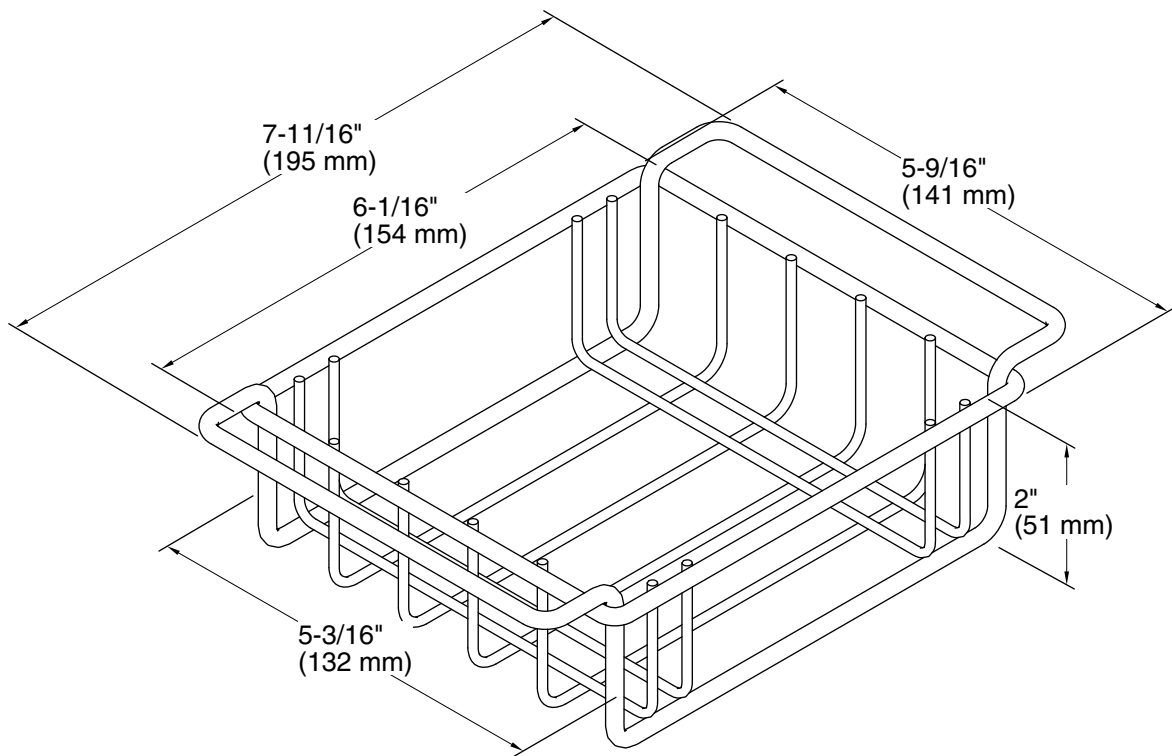

Technical Information

All product dimensions are nominal.

Material: Metal