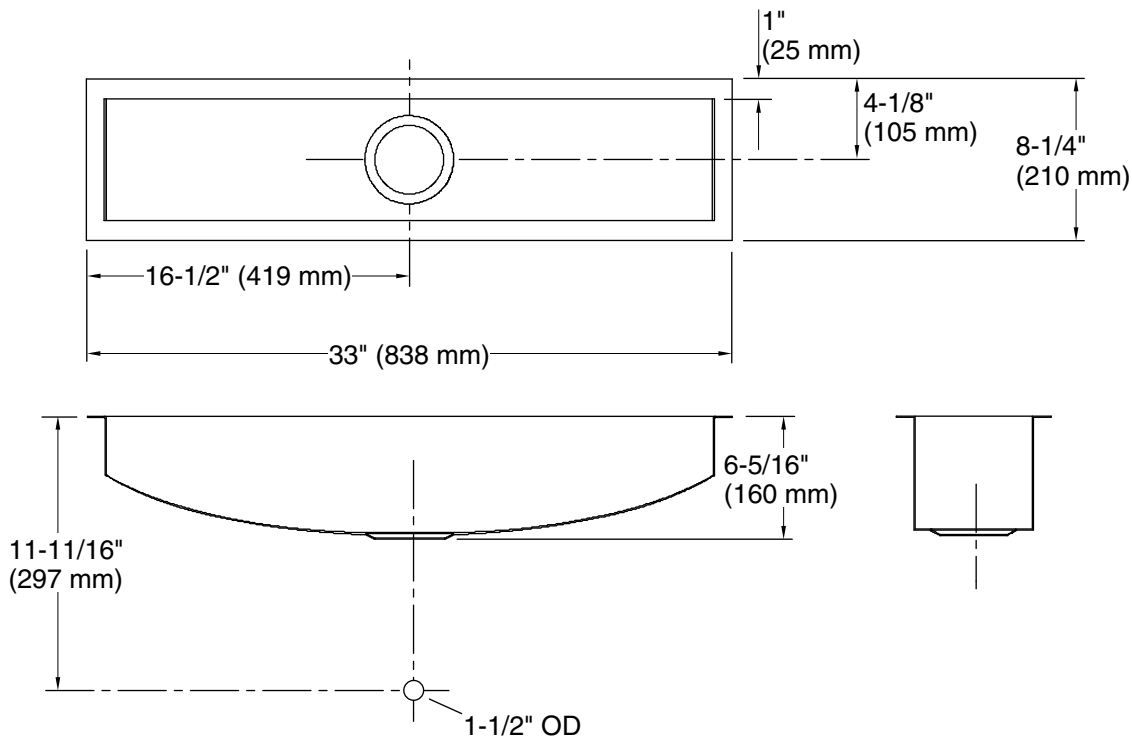

Technical Information

All product dimensions are nominal.

Bowl configuration:	Single
Installation:	Under-mount
Min. base cabinet width:	36" (914 mm)
Bowl area (Only):	Length: 31" (787 mm) Width: 6-1/4" (159 mm) Bowl depth: 6-5/16" (160 mm)
Drain hole:	3-5/8" (92 mm)
Template:	1022025-7, required, included

Notes

Install this product according to the installation instructions.

ADA compliant when installed to the specific requirements of these regulations.