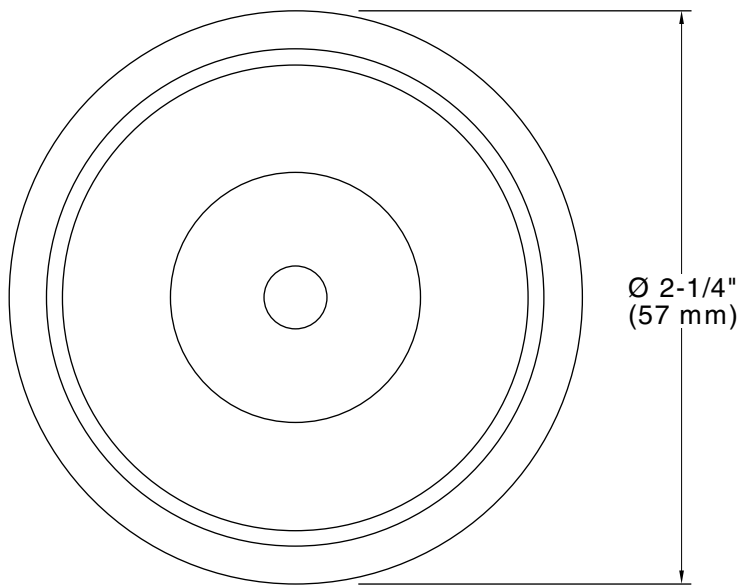

Technical Information

All product dimensions are nominal.

Notes

Install this product according to the installation guide.