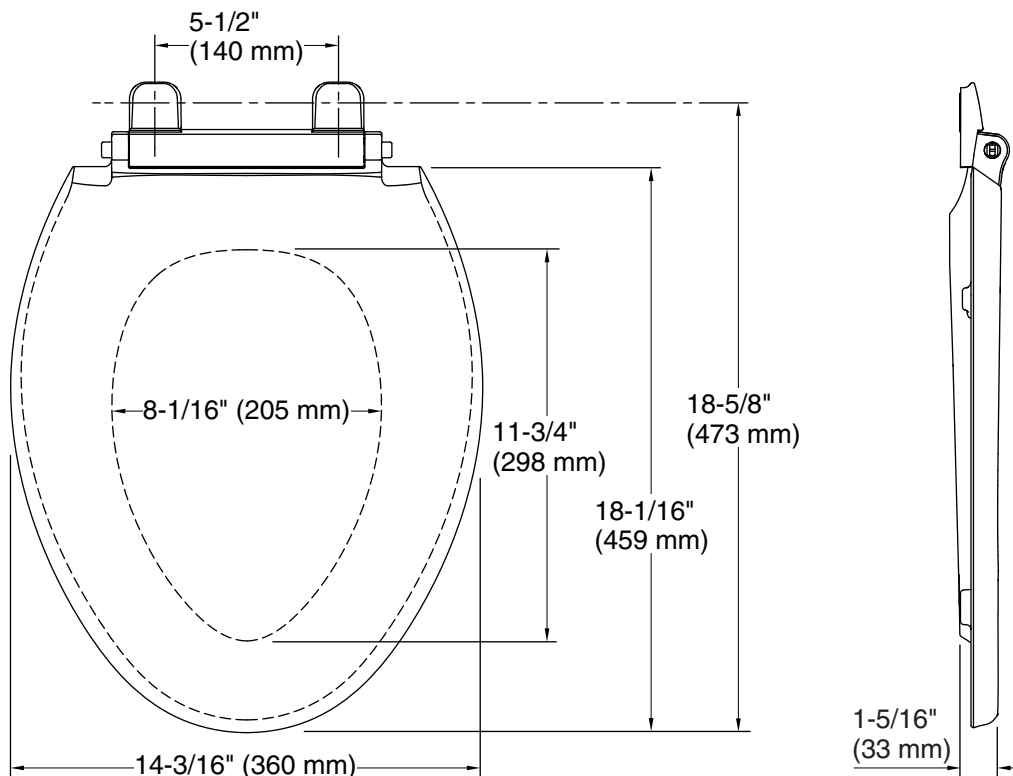

French Curve® Quiet-Close™

Elongated Toilet Seat

K-4713

Features

- Quiet-Close™ lid closes slowly and quietly without slamming.
- Grip-Tight bumpers hold seat firmly in place.
- Quick-Release™ hinges allow seat to be unlatched from toilet for easy removal and convenient cleaning; no tools required.
- Quick-Attach® hardware for fast and secure installation.
- Color-matched plastic hinges.

Color	Code	Description
	0	White
	96	Biscuit
	47	Almond
	NY	Dune
	55	Innocent Blush™
	95	Ice™ Grey
	G9	Sandbar
	33	Mexican Sand™
	K4	Cashmere
	58	Thunder™ Grey
	7	Black Black™

Technical Information

All product dimensions are nominal.

Seat shape type: Elongated

Seat front type: Closed-front

Seat-mounting holes: 5-1/2" (140 mm)

Notes

Install this product according to the installation guide.