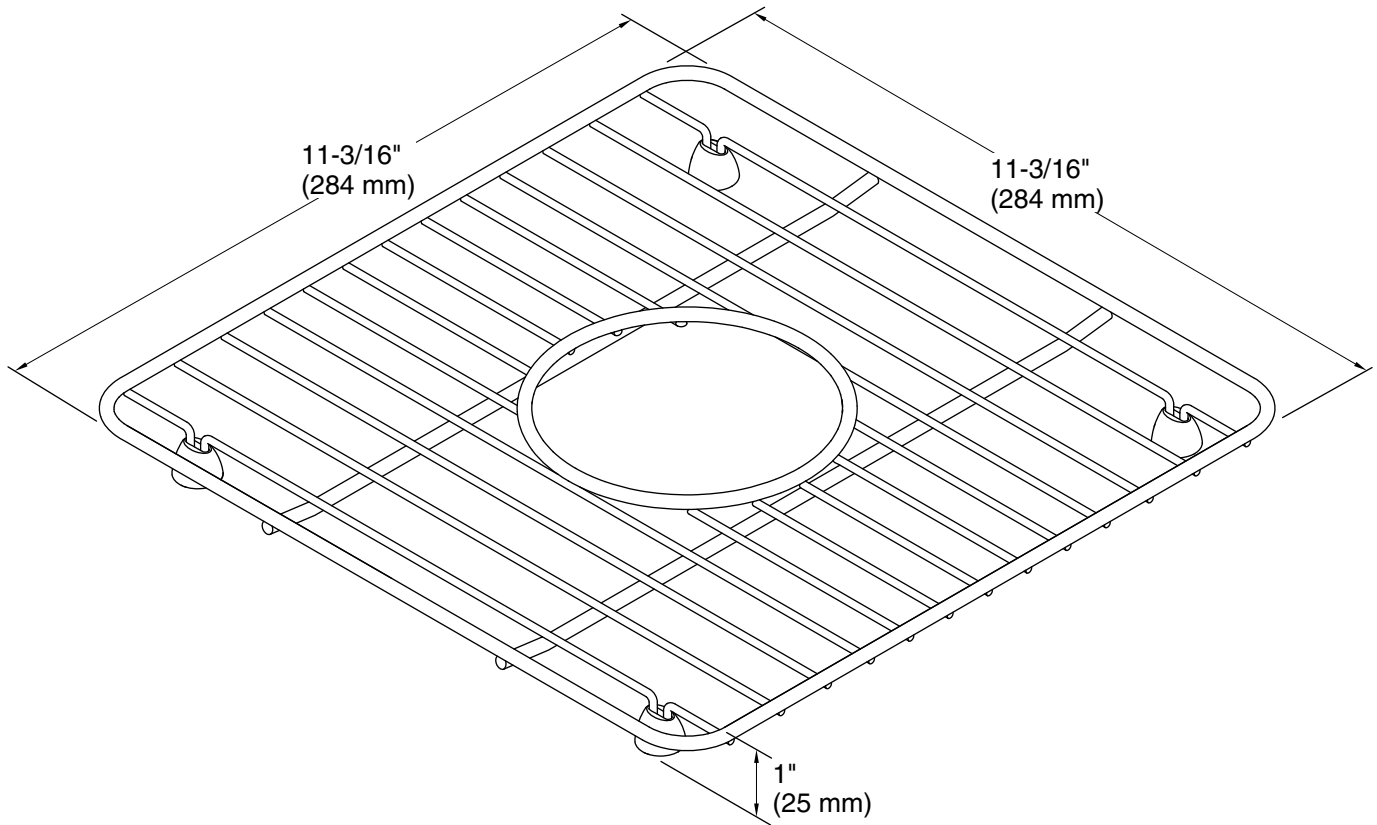

## Features

- Fits in the bowl of the K-8223 Cairn bar sink.
- Included with the K-8223 Cairn bar sink.
- Durable stainless steel construction.
- Helps protect sink surface from daily wear.
- Dishwasher safe.
- Rubber feet provide added protection.

## Technical Information

All product dimensions are nominal.

Material: Stainless Steel