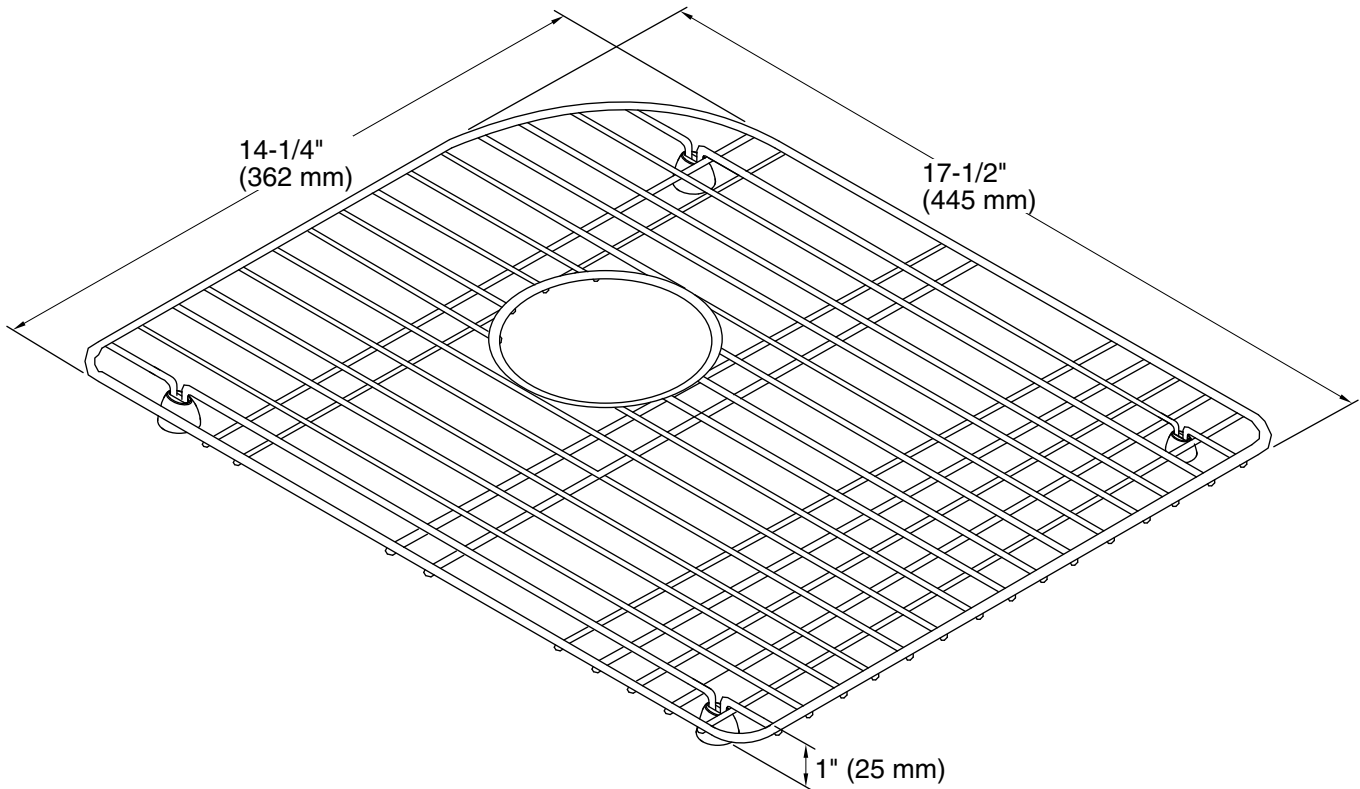

### Features

- Fits in the left bowl of the K-5948 Efficiency kitchen sink.
- Durable stainless-steel construction.
- Helps protect sink surface from daily wear.
- Dishwasher safe.
- Rubber feet provide added protection.

## Technical Information

All product dimensions are nominal.

Material: Steel