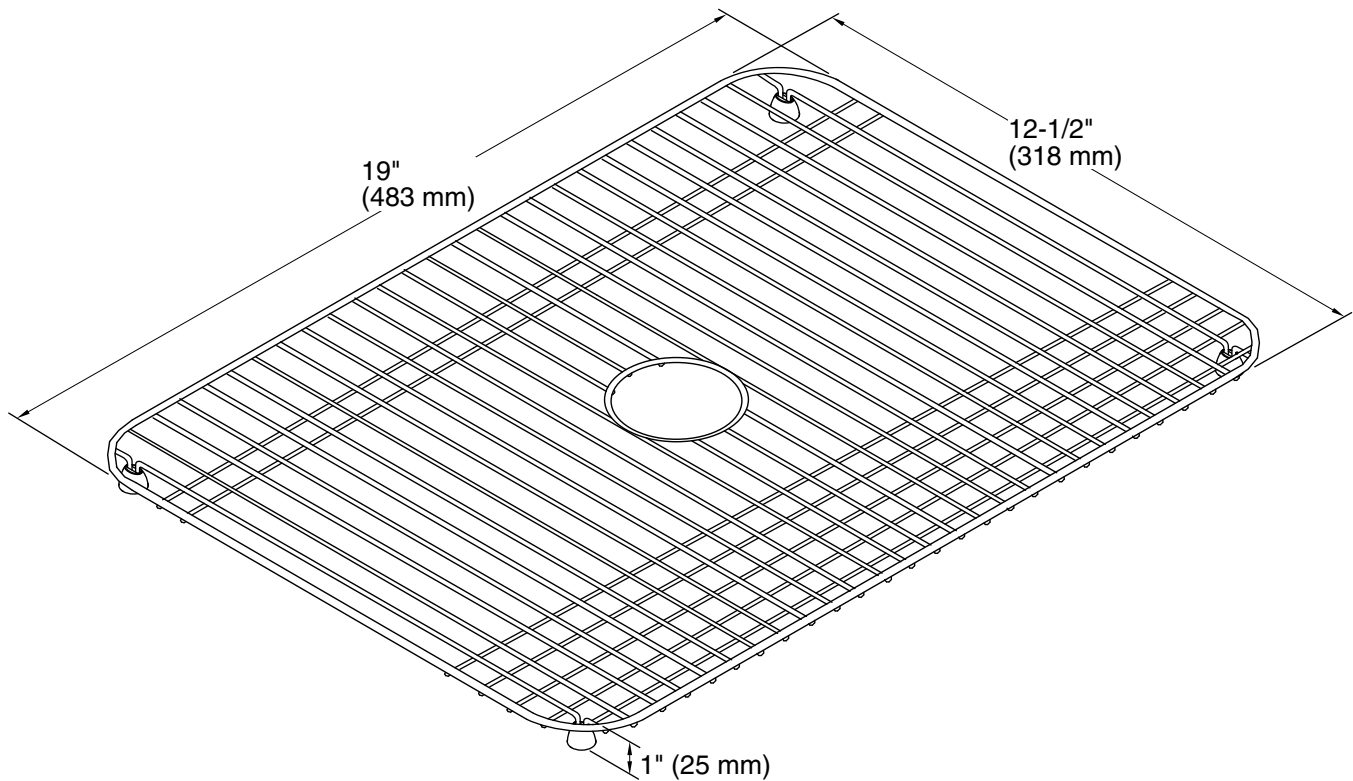

Features

- Fits in the bowl of the K-5964 Mayfield kitchen sink.
- Durable stainless-steel construction.
- Helps protect sink surface from daily wear.
- Dishwasher safe.
- Rubber feet provide added protection.

Technical Information

All product dimensions are nominal.

Material: Stainless Steel