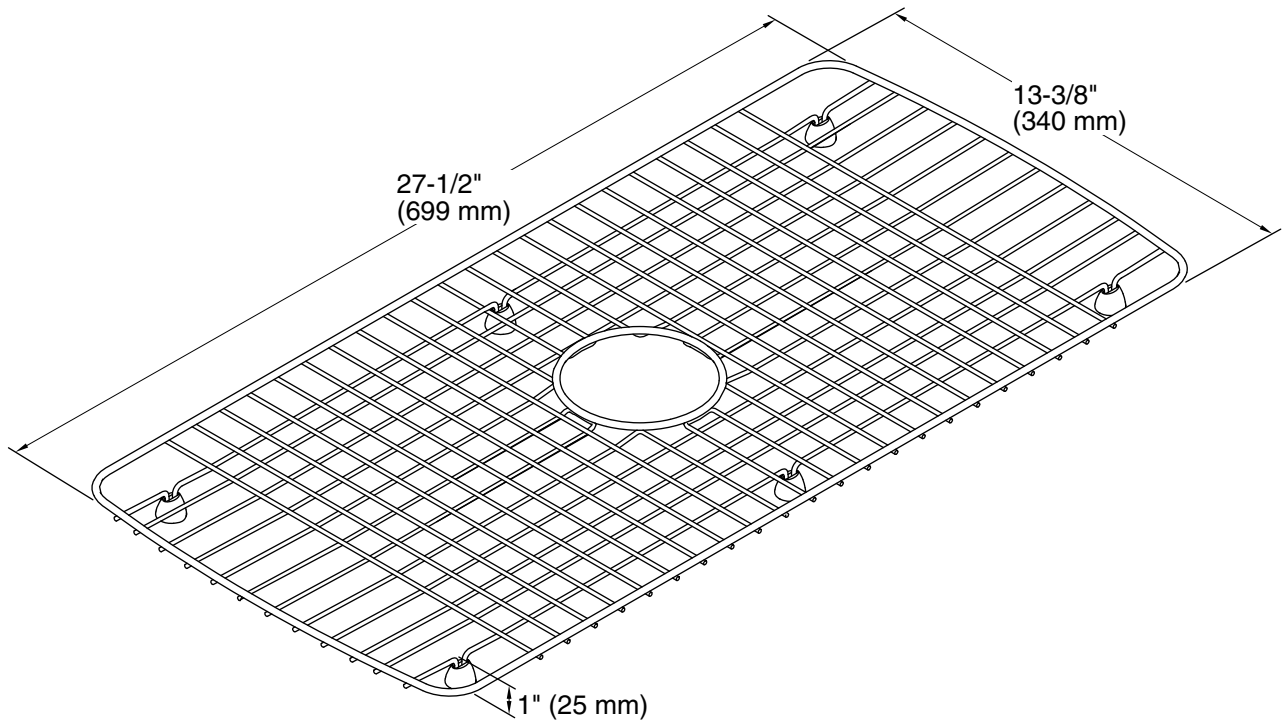

Features

- Fits in the bowl of the K-5863 and K-5864 Cape Dory kitchen sinks.
- Durable stainless-steel construction.
- Helps protect sink surface from daily wear.
- Dishwasher safe.
- Rubber feet provide added protection.

Technical Information

All product dimensions are nominal.

Material: Stainless Steel