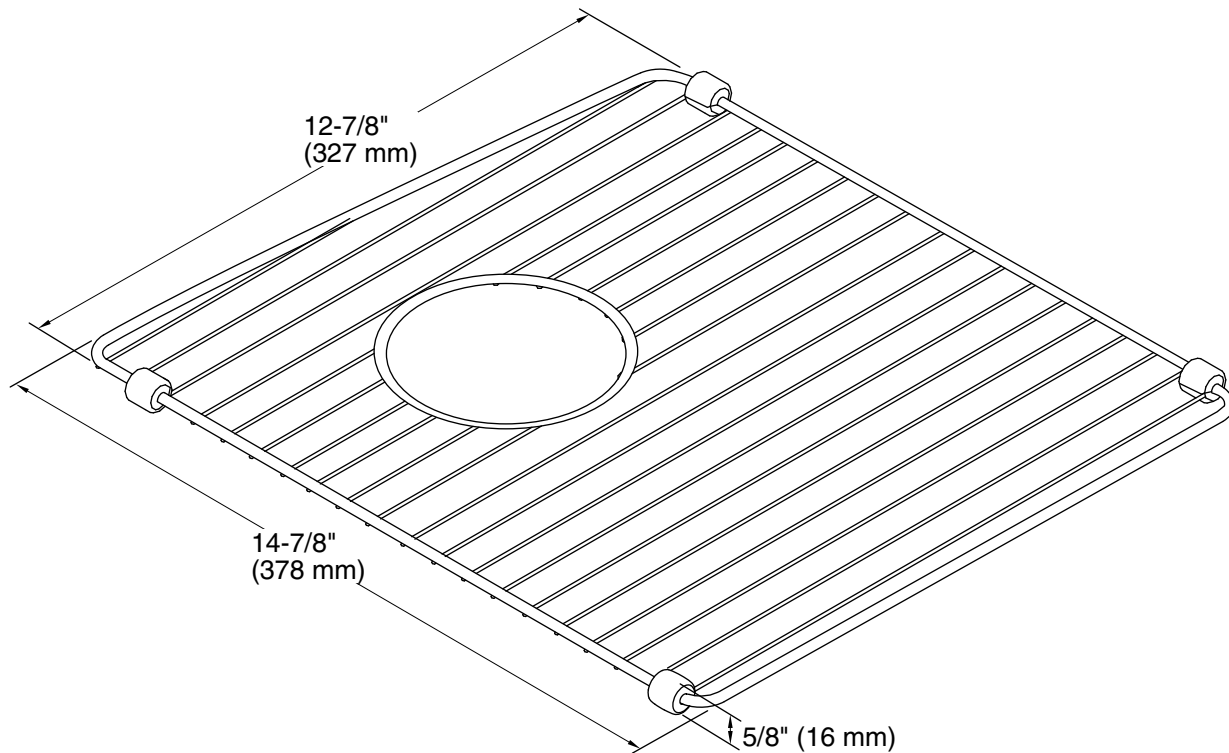

Features

- Fits in the right or left bowl of the K-5846 Brookfield kitchen sink.
- Durable stainless-steel construction.
- Helps protect sink surface from daily wear.
- Innovative wheels around the perimeter provide a secure fit and reduce debris buildup.
- Dishwasher safe.

Technical Information

All product dimensions are nominal.

Material: Stainless Steel