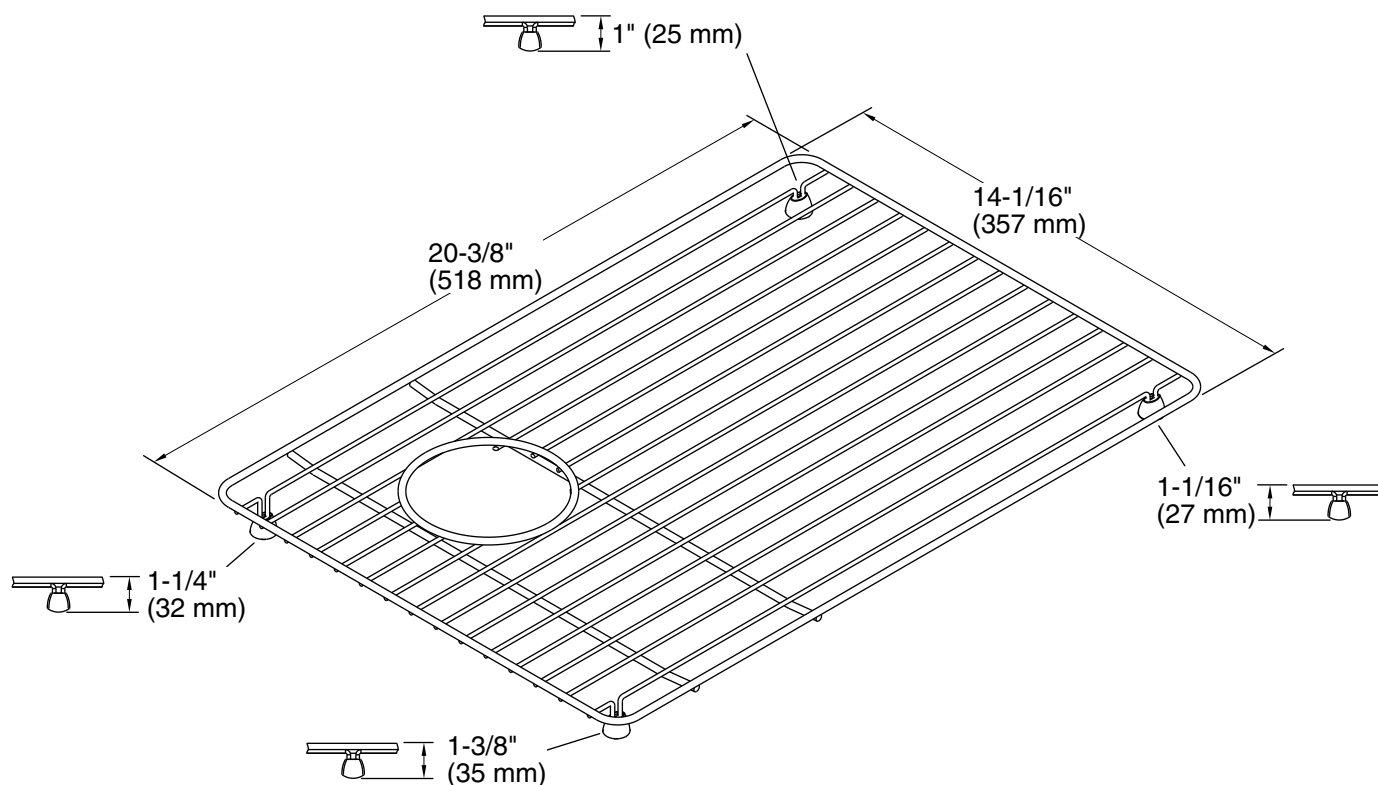

Features

- Fits in the bowl of K-5872 Riverby sinks.
- Comes included with K-5872 Riverby sinks.
- Durable stainless-steel construction.
- Helps protect sink surface from daily wear.
- Dishwasher safe.
- Rubber feet provide added protection.

Technical Information

All product dimensions are nominal.

Material: Stainless Steel