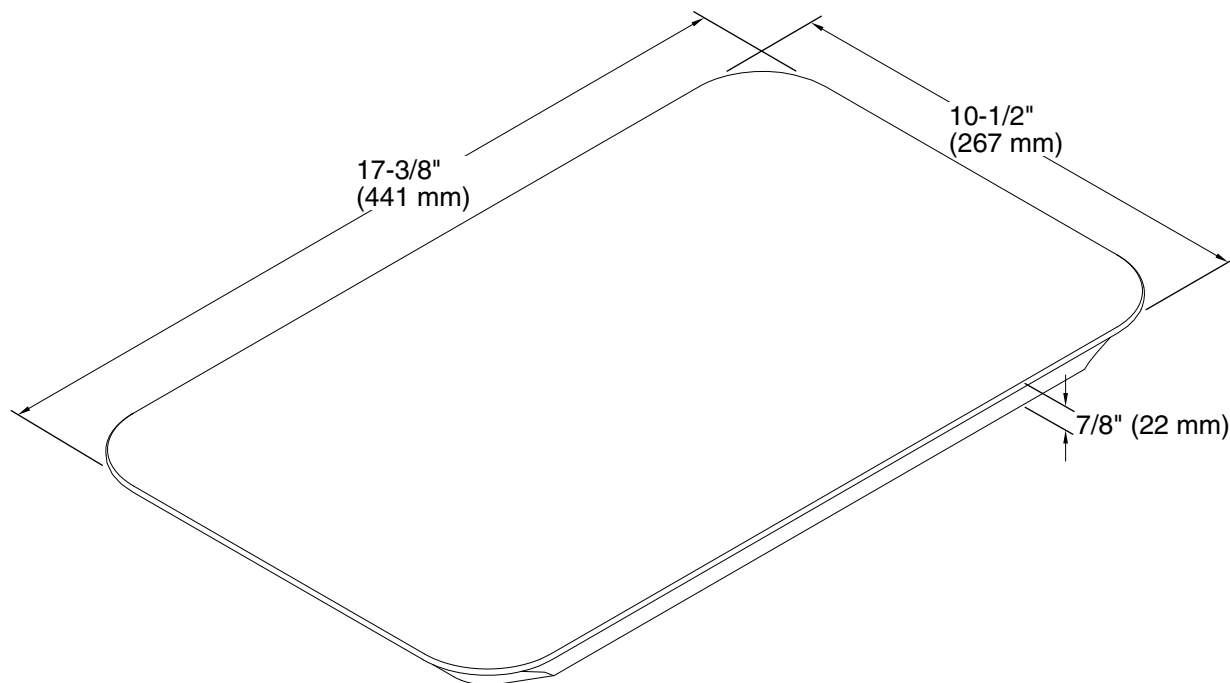

## Features

- Fits over K-5871 and K-5872 Riverby sinks.
- Durable hardwood construction.
- Provides a workstation for quick and easy food prepping.
- Maple wood.

## Technical Information

All product dimensions are nominal.

Material: Wood