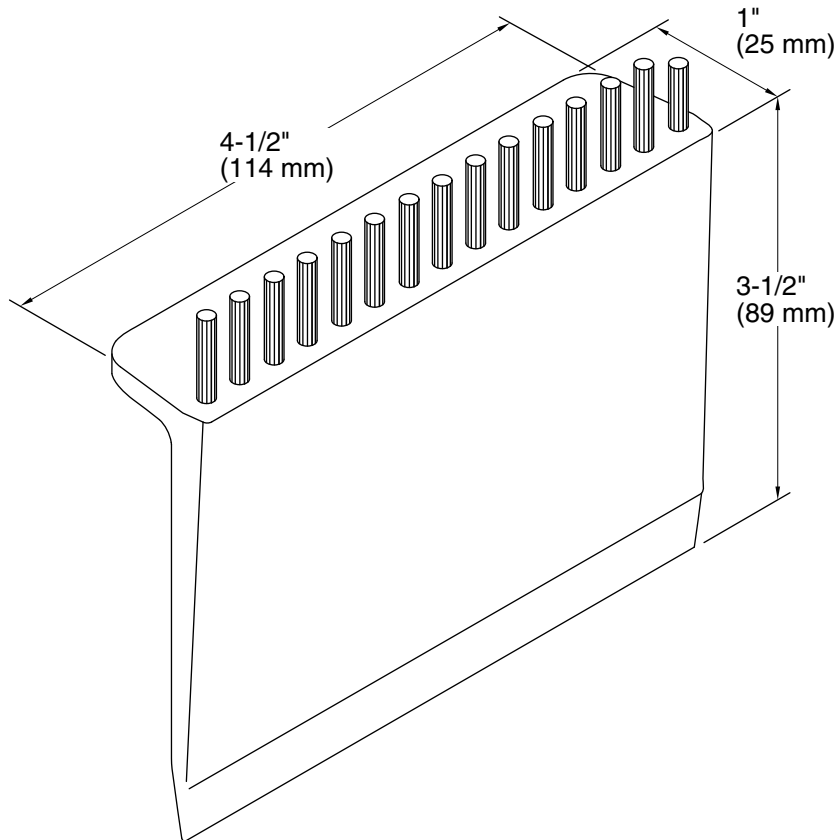

Kitchen Squeegee
K-6379

Features

- Squeegee for wiping wet spills.
- Nylon bristles for sweeping dry spills.
- Ledge design allows it to hang on countertop or sink edge.
- Dishwasher safe.

Codes/Standards

Technical Information

All product dimensions are nominal.

Material: Plastic