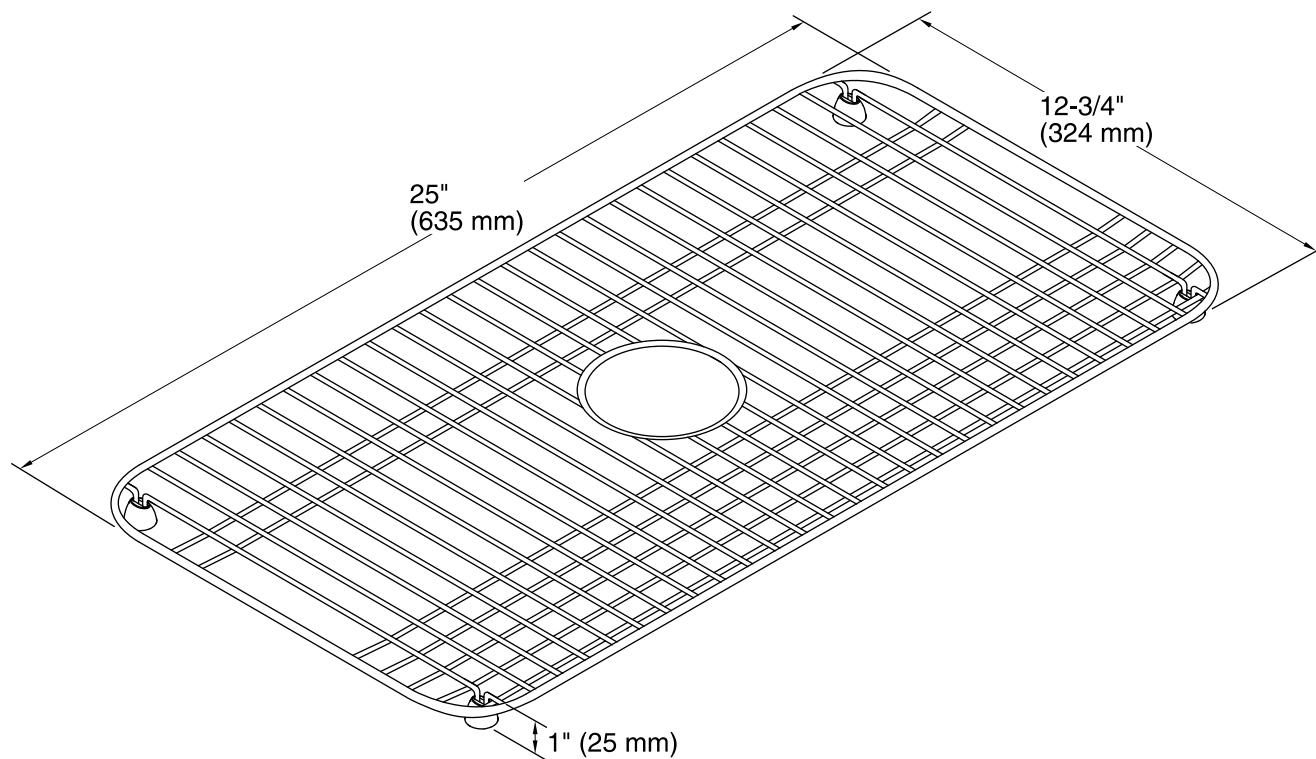

Features

- Fits in the bowl of the K-5832 Bakersfield kitchen sink.
- Durable stainless-steel construction.
- Helps protect sink surface from daily wear.
- Dishwasher safe.
- Rubber feet provide added protection.

Technical Information

All product dimensions are nominal.

Material: Stainless Steel