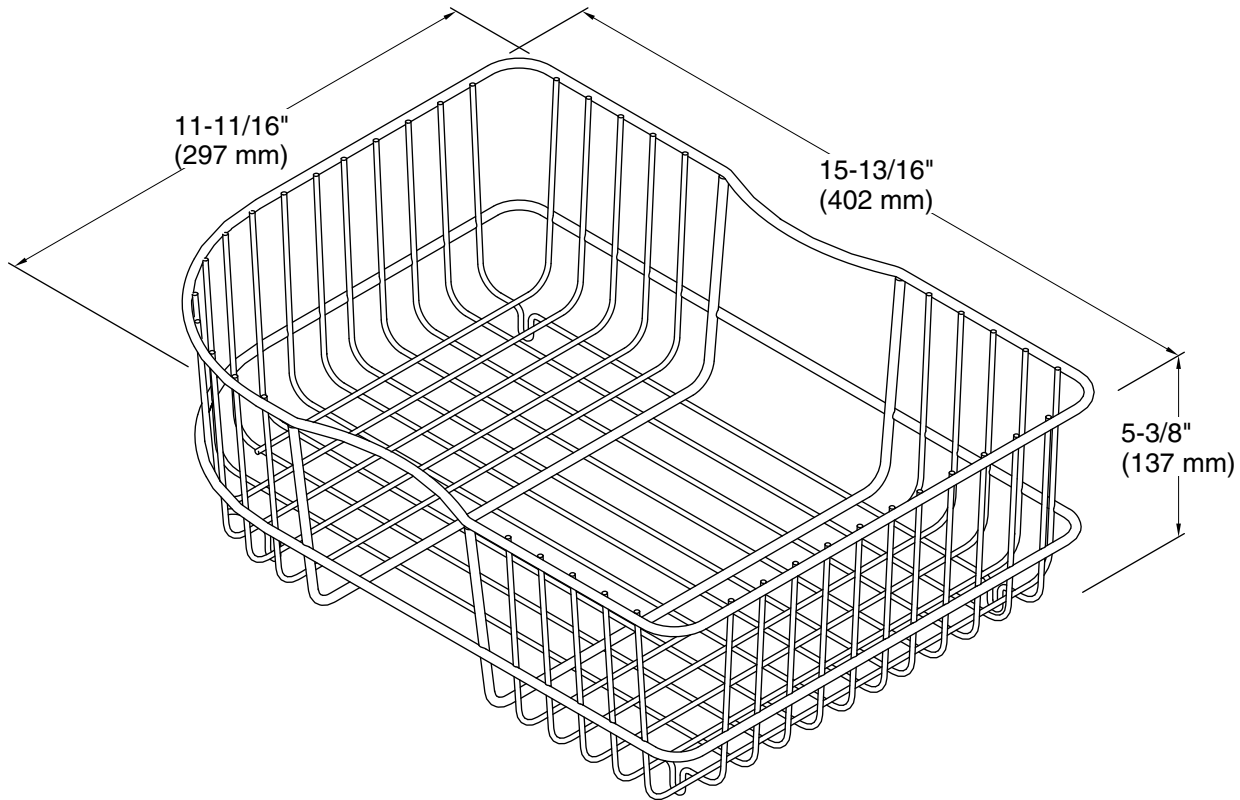

Features

- Fits in the right bowl of the K-5931 and K-5932 Executive Chef kitchen sinks and K-5948 Efficiency kitchen sink.
- Durable stainless-steel construction.
- Helps protect sink surface from daily wear.
- Dishwasher safe.
- Rubber feet provide added protection.

Codes/Standards

None Applicable

KOHLER® One-Year Limited Warranty

See website for detailed warranty information.

Available Colors/Finishes

Color tiles intended for reference only.

Color	Code	Description
	ST	Stainless Steel
	0	White
	47	Almond

Technical Information

All product dimensions are nominal.

Material: Stainless Steel