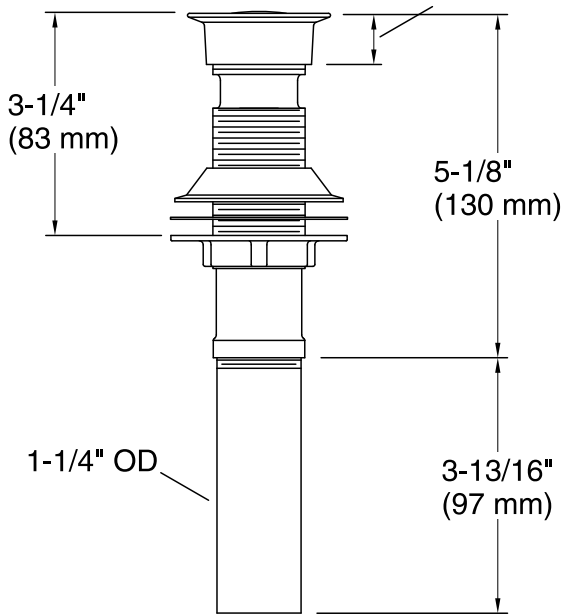

Features

- Solid brass construction for durability and reliability.
- With overflow.
- 1-1/4" connection.
- Fluid design lines for ease of cleaning.

Codes/Standards

ASME A112.18.2/CSA B125.2

KOHLER® One-Year Limited Warranty

Technical Information

All product dimensions are nominal.

Notes

Install this product according to the installation guide.