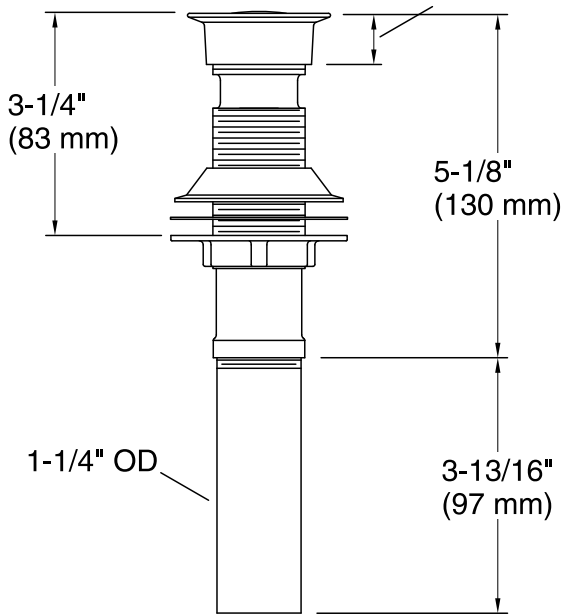

### Features

- Without overflow.
- 1-1/4" (32 mm) connection.
- Fluid design lines for ease of cleaning.

8-9-2020 18:33 - US/CA/MX

THE BOLD LOOK  
OF **KOHLER**®

**Technical Information**

All product dimensions are nominal.

**Notes**

Install this product according to the installation guide.