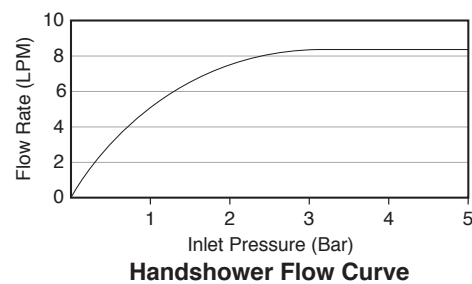

Specified Model

Model	Description	Color/Finished
72286T-9	Aleo Exposed Wall Mount Thermostatic Bath Shower Faucet	Polished Chrome (CP)
72352T-9	Aleo Exposed Wall Mount Thermostatic Shower Only Faucet	Polished Chrome (CP)

For a full range of color finishes in your market please contact your local Kohler representative.

1. Note: 1. Flow rates are approximate. (1 gallon = 3.785 liters, 1 bar = 14.5 psi)
   2. Flow rates shown with supplied flow regulators installed.

Dimensions are approximate.

Unit: mm