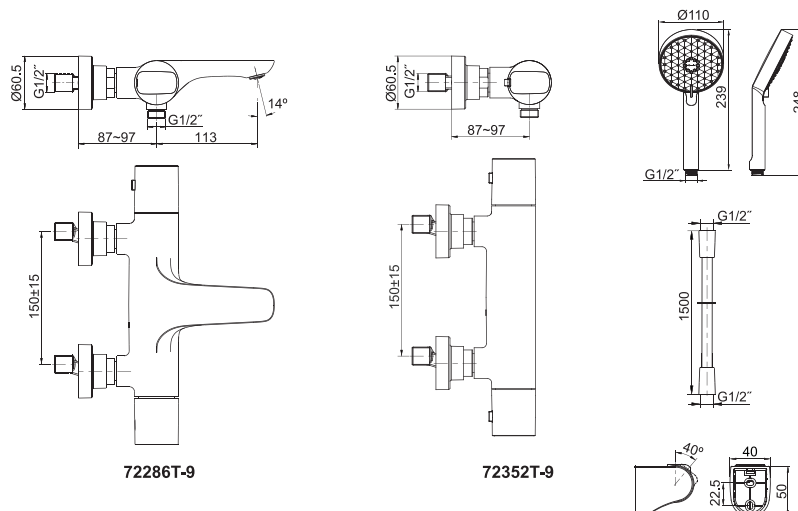

Features

- Brass construction
- Precise thermostatic valve with over-ridable temperature stop for added safety
- Durable KOHLER finishes resist corrosion and tarnishing
- 200mm spout reach
- Adjustable inlet fittings with 15mm tolerance
- Includes 110 mm Awaken Geometric 3-function handshower

Specified Model

Model	Description	Color/Finished
72286T-9	Aleo Exposed Wall Mount Thermostatic Bath Shower Faucet	Polished Chrome (CP)
72352T-9	Aleo Exposed Wall Mount Thermostatic Shower Only Faucet	Polished Chrome (CP)

For a full range of color finishes in your market please contact your local Kohler representative.

- Note: 1. Flow rates are approximate. (1 gallon = 3.785 liters, 1 bar = 14.5 psi)
2. Flow rates shown with supplied flow regulators installed.

Dimensions are approximate.

Unit: mm

Product Diagram