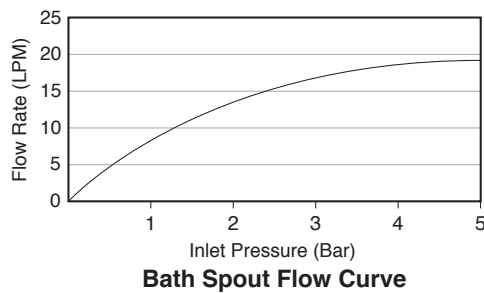

Features

- Brass construction
- Precise thermostatic valve with over-ridable temperature stop for added safety
- Durable KOHLER finishes resist corrosion and tarnishing
- 200mm spout reach
- Adjustable inlet fittings with 15mm tolerance
- Includes 110 mm Awaken Geometric 3-function handshower

For a full range of color finishes in your market please contact your local Kohler representative.

- Note: 1. Flow rates are approximate. (1 gallon = 3.785 liters, 1 bar = 14.5 psi)
2. Flow rates shown with supplied flow regulators installed.