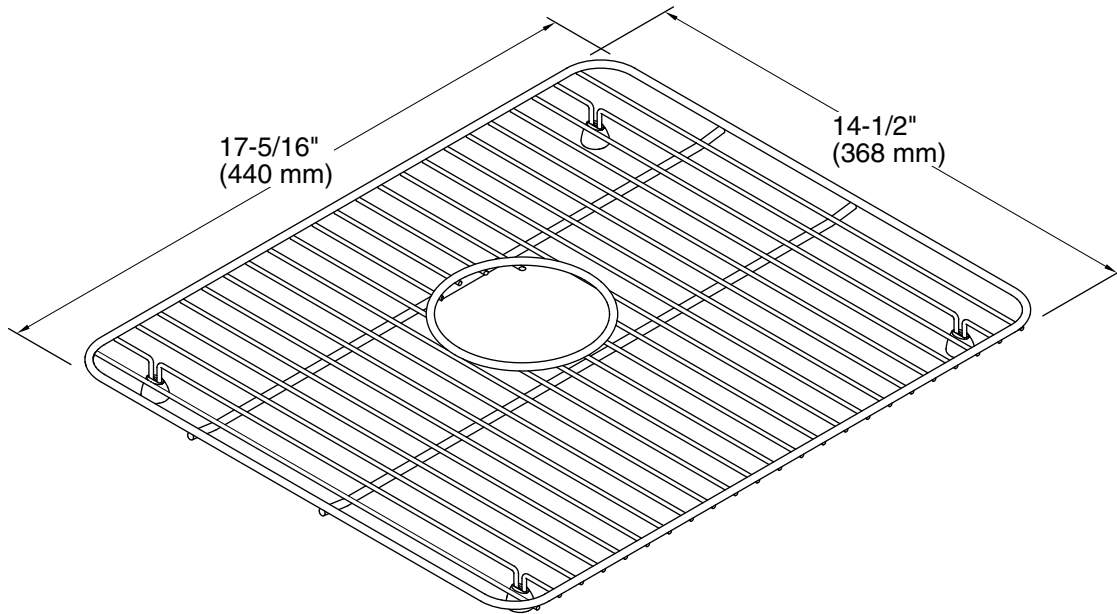

Technical Information

All product dimensions are nominal.

Material: Stainless Steel

1-800-4KOHLER (1-800-456-4537)

Kohler Co. reserves the right to make revisions without notice to product specifications.