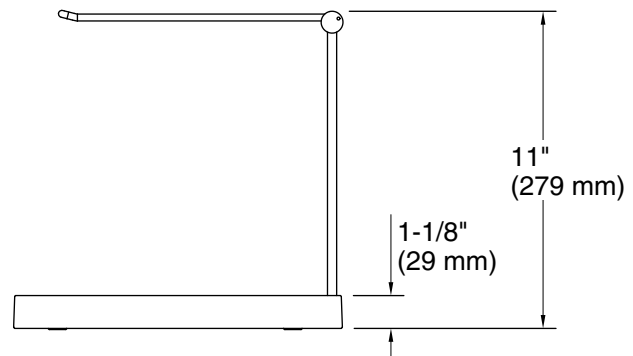

Wine Glass Drying Rack K-8628

Features

- Accommodates six standard-size wine glasses or four oversized wine glasses, up to 10 inches tall.
- Pillow pattern design promotes airflow for stemless glasses resting on base.
- Folds away for easy storage.
- Use in cabinet to organize stemware.

	CHR	Charcoal
--	-----	----------

Technical Information

All product dimensions are nominal.

Material: Plastic, Stainless Steel