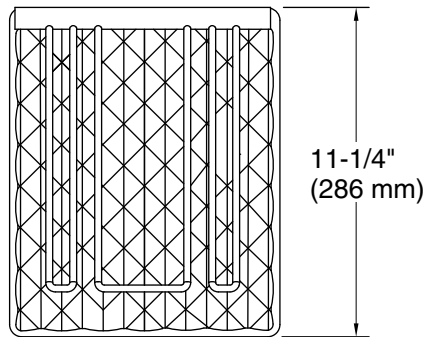

Wine Glass Drying Rack K-8628

Features

- Accommodates six standard-size wine glasses or four oversized wine glasses, up to 10 inches tall.
- Pillow pattern design promotes airflow for stemless glasses resting on base.
- Folds away for easy storage.
- Use in cabinet to organize stemware.

	CHR	Charcoal
--	-----	----------

Technical Information

All product dimensions are nominal.

Material: Plastic, Stainless Steel