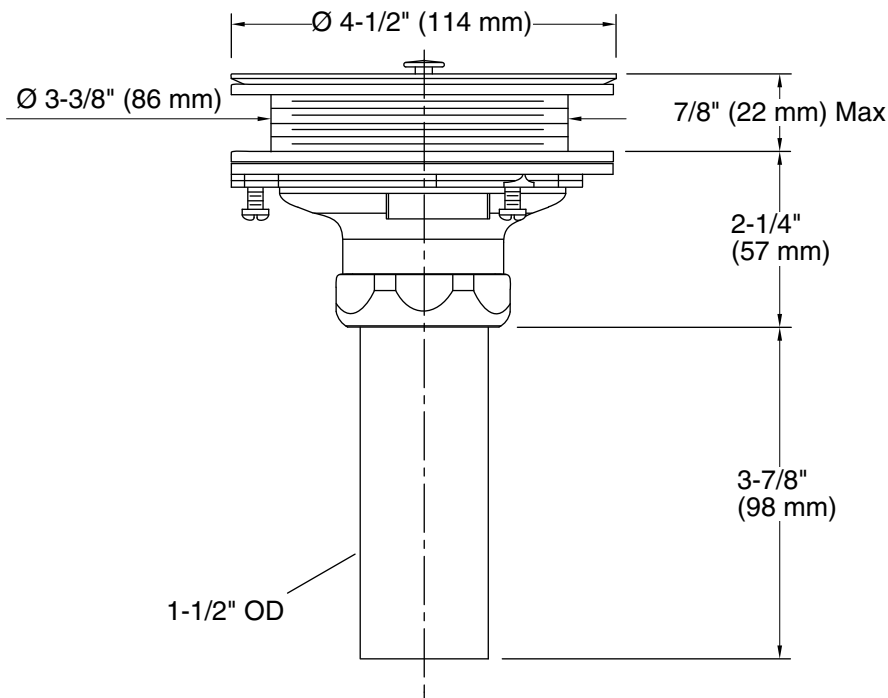

Features

- Brass construction.
- For sink installations with 3-1/2" (89 mm) or 4" (102 mm) outlet.
- Removable basket strainer with open/close stopper.
- Tailpiece included.

Codes/Standards

ASME A112.18.2/CSA B125.2

Technical Information

All product dimensions are nominal.

Notes

Install this product according to the installation guide.